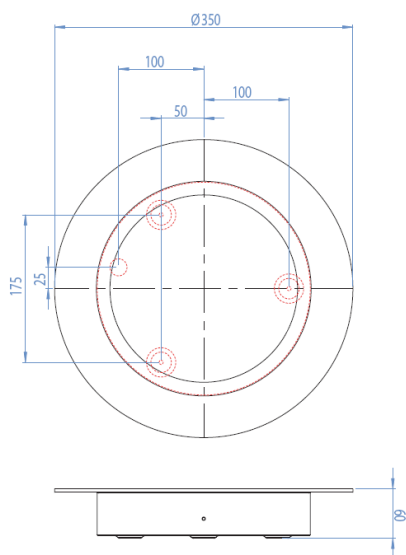

General Information:

A wall or ceiling mounted luminaire with frosted glass front.

Suitable for use in bathroom zone 2.

Lamp:

230v, 2 x 60w E14 Candle

Finish:

Steel with frosted glass at the front.

Dimensions:

Please note that these drawings are not to scale

LAMP NOT INCLUDED.

CAUTION: Care should be taken with positioning of the light fitting as it will become hot in operation.