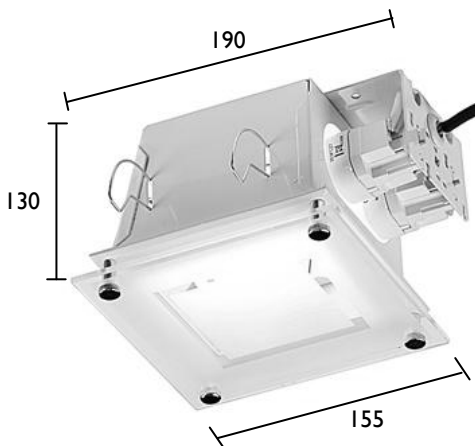

## General Information:

A recessed downlight with decorative dropped glass, suitable for all interior applications.

Comes with remote ballast

## Dimensions:

Please note that these drawings are not to scale

**LAMP NOT INCLUDED.**

**CAUTION:** Care should be taken with positioning of the light fitting as it will become hot in operation.