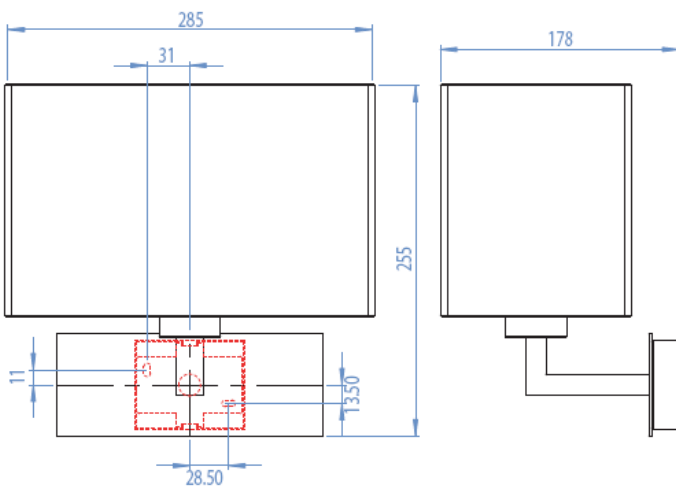

PARK LANE GRANDE

General Information:

An elegant wall light with a rectangular canvas shade.

Lamp:

230v, 60w E27 incandescent GLS

Finishes:

Bronze

Polished Nickel

Brushed Nickel

Shade options:

Black shade

White shade

Dimensions:

Please note that these drawings are not to scale

LAMP NOT INCLUDED.

CAUTION: Care should be taken with positioning of the light fitting as it will become hot in operation.