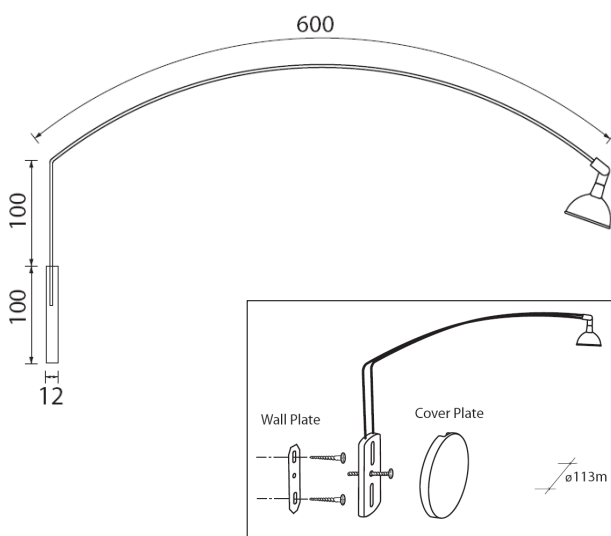

## General Information:

A wall mounted luminaire, designed for picture lighting. The 100mm back plate sits behind the picture and the arms come over the top to illuminate the picture. It can either be screwed onto a wall box or screwed directly into the wall.

## Accessories:

Transformer

Various lenses + clip

Honeycomb louvre + clip

## Dimensions:

Please note that these drawings are not to scale

**LAMP AND TRANSFORMER NOT INCLUDED.**

**CAUTION:** Care should be taken with positioning of the light fitting as it will become hot in operation.