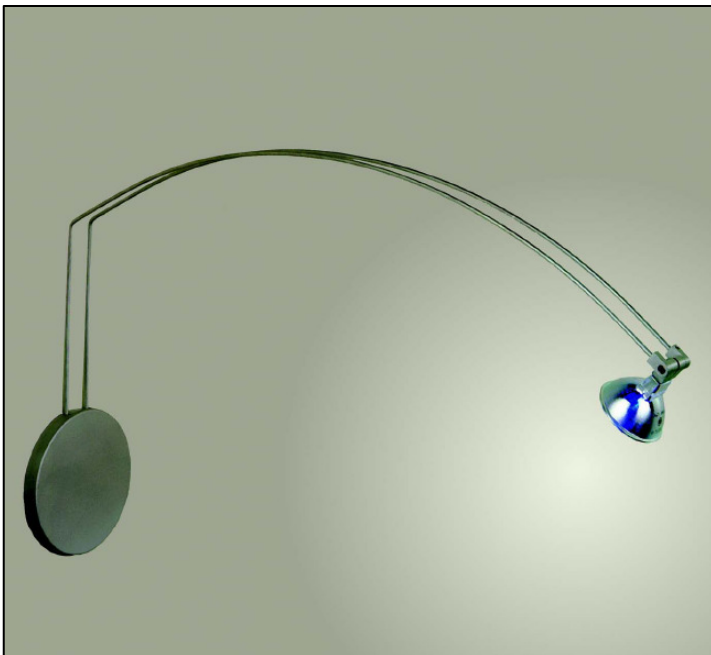

## General Information:

A wall mounted luminaire, designed for picture lighting. The 100mm back plate sits behind the picture and the arms come over the top to illuminate the picture. It can either be screwed onto a wall box or screwed directly into the wall.

## Lamp:

12v, 20-50w GU5.3 Aluminium Reflector   
(Black or silver back)

## Finishes:

Brushed Aluminium

Black

Rubbed bronze

## Accessories:

Transformer

Various lenses + clip

Honeycomb louvre + clip