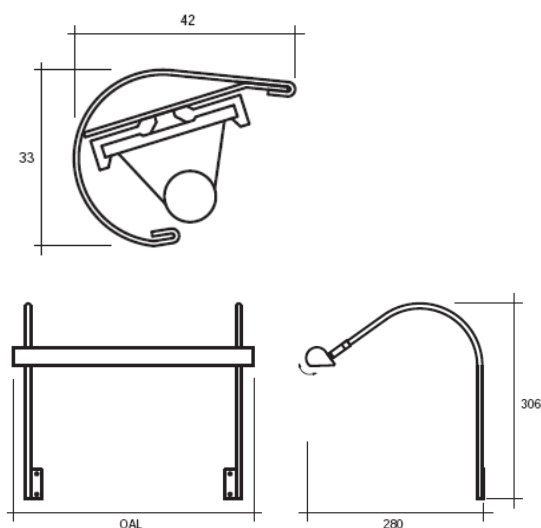

Length Options:

- 640mm (10 lamps)
- 1190mm (20 lamps)
- 1575mm (27 lamps)

Lamp:

- 24v, 5w Xenon

Finishes:

- Powder coat white
- Powder coat black
- Polished Chrome
- Polished Brass
- Patinated (Antique) Brass

Accessories:

- Transformer

Dimensions:

Please note that these drawings are not to scale

TRANSFORMER NOT INCLUDED.

CAUTION: Care should be taken with positioning of the light fitting as it will become hot in operation.