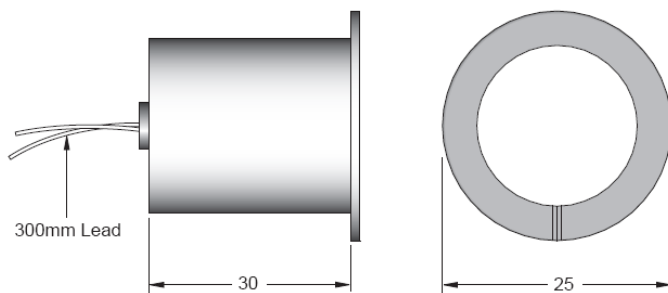

PIED LED

General Information:

Miniature aluminium fixed 5 degrees washlight. The triple 5mm LED's allow 50 fittings to be driven in parallel from one driver and up to a maximum distance of 100m. A notch cut in the bezel aids positioning and ensures the accurate alignment of the light beam pattern.

Ideal of illuminating stair treads in staircases.

Lamp:

14v, 0.28w 3200k LED

Finishes:

Polished Chrome

Satin Chrome

Polished Nickel

Bronze

Silver Metallic

Matt White

Black Eggshell

Polished Brass

Paint to spec.

Accessories:

Driver

Dimensions:

Cut out: 21mm Ø

Please note that these drawings are not to scale

DRIVER NOT INCLUDED.

CAUTION: Care should be taken with positioning of the light fitting as it will become hot in operation.