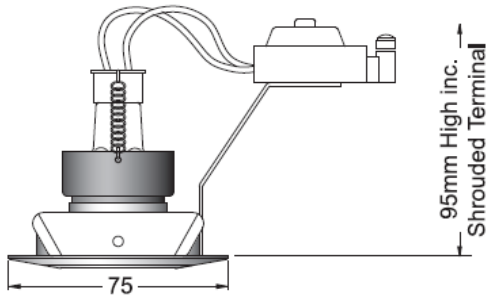

POLAR 35 LED

General Information:

The ultimate directional LED downlight where the lamp is recessed within a white anti-glare baffle for visual comfort, minimal glare and maximum discretion.

Magnetic lamp retention for easy re-lamping. 360 degree rotation with a 30 degree tilt from vertical.

Dimensions:

Cut out: 60mm Ø

Allow a minimum ceiling void of 120mm and surrounding materials must be removed by 100mm to allow for air circulation.

Please note that these drawings are not to scale

TRANSFORMER NOT INCLUDED.

CAUTION: Care should be taken with positioning of the light fitting as it will become hot in operation.