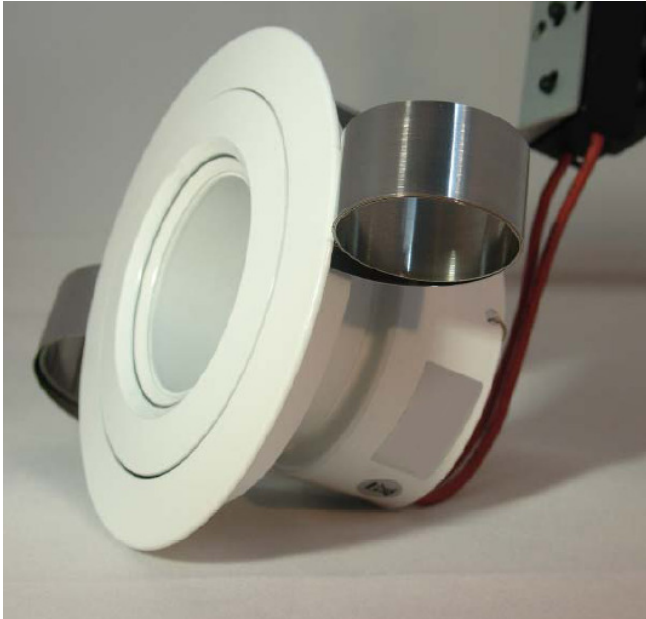

POLAR 35 LED

General Information:

The ultimate directional LED downlight where the lamp is recessed within a white anti-glare baffle for visual comfort, minimal glare and maximum discretion.

Magnetic lamp retention for easy re-lamping. 360 degree rotation with a 30 degree tilt from vertical.

Lamp:

12v, 1w 3200k LED

Finishes:

Matt White

Paint to spec.

Accessories:

LED Transformer

Various Lenses

Dimensions:

Cut out: 60mm Ø

Allow a minimum ceiling void of 120mm and surrounding materials must be removed by 100mm to allow for air circulation.

Please note that these drawings are not to scale

TRANSFORMER NOT INCLUDED.

CAUTION: Care should be taken with positioning of the light fitting as it will become hot in operation.