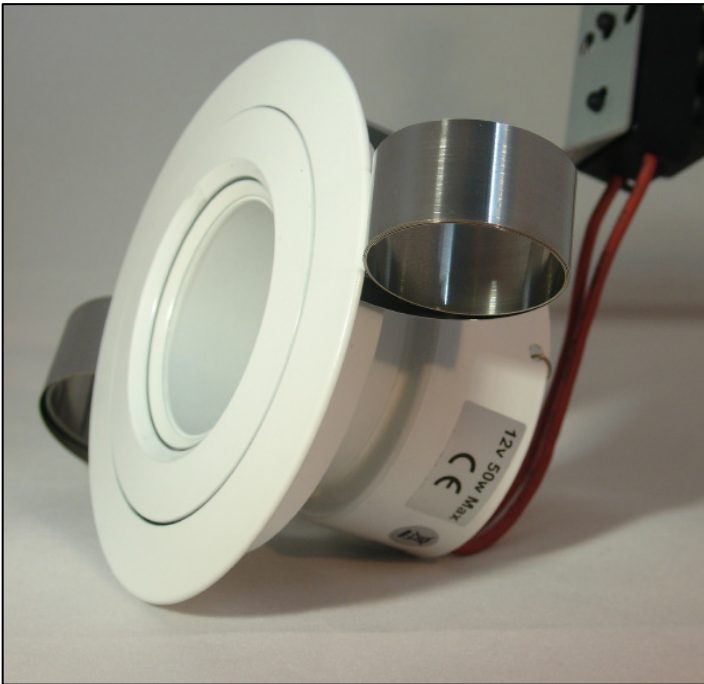

POLAR 50 LED

General Information:

The ultimate directional LED downlight where the lamp is recessed within a white anti-glare baffle for visual comfort, minimal glare and maximum discretion.

Magnetic lamp retention for easy re-lamping. 360 degree rotation with a 30 degree tilt from vertical.

Lamp:

12v, 5w 3200k LED

Finishes:

Matt White

Paint to spec.

Accessories:

LED Transformer

Various Lenses

Dimensions:

Cut out: 75mm Ø

Allow a minimum ceiling void of 120mm and surrounding materials must be removed by 100mm to allow for air circulation.

Please note that these drawings are not to scale

TRANSFORMER NOT INCLUDED.

CAUTION: Care should be taken with positioning of the light fitting as it will become hot in operation.