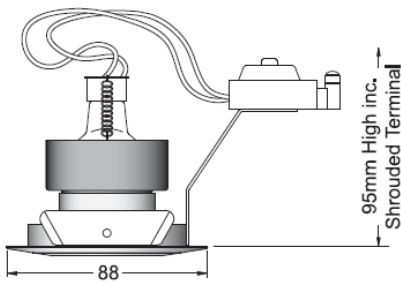

POLAR 50 LED

General Information:

The ultimate directional LED downlight where the lamp is recessed within a white anti-glare baffle for visual comfort, minimal glare and maximum discretion.

Magnetic lamp retention for easy re-lamping. 360 degree rotation with a 30 degree tilt from vertical.

Dimensions:

Cut out: 75mm Ø

Allow a minimum ceiling void of 120mm and surrounding materials must be removed by 100mm to allow for air circulation.

Please note that these drawings are not to scale

TRANSFORMER NOT INCLUDED.

CAUTION: Care should be taken with positioning of the light fitting as it will become hot in operation.