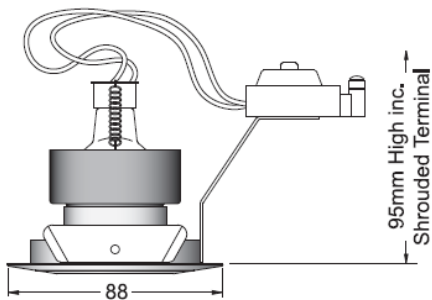

POLAR 50

Dimensions:

Cut out: 75mm Ø

Allow a minimum ceiling void of 120mm and surrounding materials must be removed by 100mm to allow for air circulation.

Please note that these drawings are not to scale

LAMP AND TRANSFORMER NOT INCLUDED.

CAUTION: Care should be taken with positioning of the light fitting as it will become hot in operation.

General Information:

The ultimate directional downlight where the lamp is recessed within a white anti-glare baffle for visual comfort, minimal glare and maximum discretion.

Magnetic lamp retention for easy re-lamping. 360 degree rotation with a 30 degree tilt from vertical.

Lamp Options:

12v, 20-50w GU5.3 Dichroic

230v, 20-50w GU10 Dichroic

230v, 11w SGU10 Compact Fluorescent