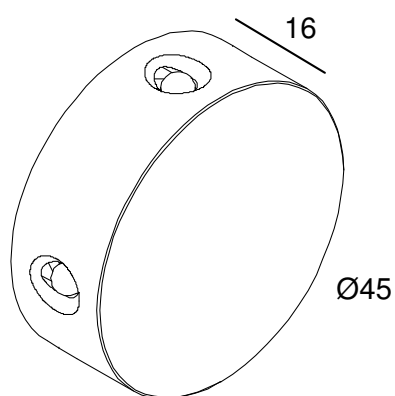

General Information:

A striking LED luminaire with arcs of light from four windows in the circular fitting.

This versatile fitting can be used on walls or ceilings.

Lamp:

14v, 4 x 5mm LED (0.5w per fitting)

Aluminium Grey

Dimensions:

Please note that these drawings are not to scale

DRIVER NOT INCLUDED.

CAUTION: Care should be taken with positioning of the light fitting as it will become hot in operation.