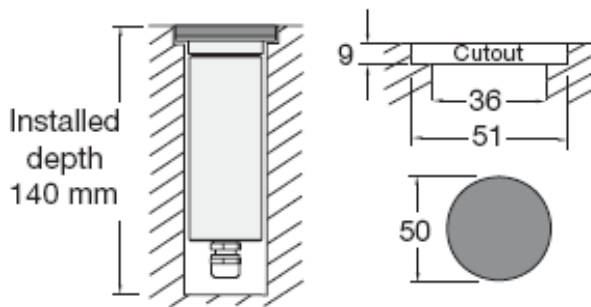

Dimensions:

Cut out: \varnothing 50 / \varnothing 36mm
Recess depth: 140mm

Please note that these drawings are not to scale

DRIVER NOT INCLUDED.

CAUTION: Care should be taken with positioning of the light fitting as it will become hot in operation.

General Information:

An exterior in ground LED luminaire ideal for all exterior applications. The LED is recessed within the fitting to minimise the glare.

The fitting features a specially bonded 'black glass' which looks sleek when unlit, yet allows significant light transmission when illuminated.

Lamp options:

350mA, 1w LED
700mA, 2w LED

Lamp Colour Options:

Warm White
Cold White
Red
Blue
Green
Amber

Driver Options:

Dimmable IP20
Dimmable IP68
Non-dimmable IP20
Non-dimmable IP68

Optics Options:

None
6 degrees lens
9 degrees lens
15 degrees lens
25 degrees lens