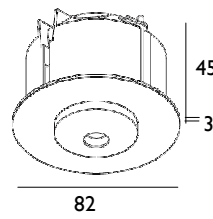

CAUTION: Care should be taken with positioning of the light fitting as it will become hot in operation.

Jackpoint Systems

Jack point – Jack system

Cut out: 16mm Ø
Recess Depth: 60mm

Finishes: Aluminium Grey
White
Black

Deltapoint Single – Jack System

Cut out: 68mm Ø
Recess Depth: 50mm

Finishes: Aluminium Grey
White

Setpoint – Jack System

Cut out: 105mm Ø
Recess Depth: 75mm

Finish: Prime

Flatpoint – Jack System

Cut out: 16mm Ø
Recess Depth: 60mm

Finish: Aluminium

Carreepoint – Jack system

Cut out: 16mm Ø
Recess Depth: 60mm

Finishes: Aluminium Grey
White

Daxpoint – Jack System

Cut out: 58mm Ø
Recess Depth: 45mm

Finishes: Aluminium Grey
White
Black

Jackpoint and M10 Systems

Cut out: 58mm Ø
Recess Depth: 45mm

Finishes: Aluminium Grey
White
Black

Integral Transformer Options:

Forum 1

Fitting fixing: Jack
35-75w
Finishes: White or Aluminium Grey

Forum 2

Fitting fixing: Jack
2 x 20 - 50w
Finishes: White or Aluminium Grey