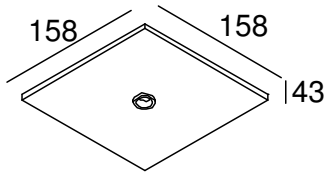

Sunset 1

Fitting fixing: Jack
20-50w
Finishes: White or Aluminium Grey

Sunset 2