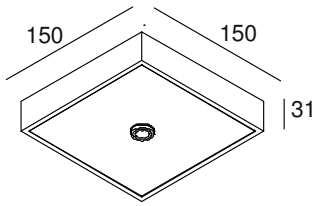

Deltapoint Single – Jack System

Cut out: 68mm Ø
Recess Depth: 50mm

Finishes: Aluminium Grey
White

Setpoint – Jack System

Cut out: 105mm Ø
Recess Depth: 75mm

Finish: Prime

Flatpoint – Jack System

Cut out: 16mm Ø
Recess Depth: 60mm

Finish: Aluminium

Carreepoint – Jack system

Cut out: 16mm Ø
Recess Depth: 60mm

Finishes: Aluminium Grey
White

Daxpoint – Jack System

Cut out: 58mm Ø
Recess Depth: 45mm

Finishes: Aluminium Grey
White
Black

Jackpoint and M10 Systems

Sax I – Jack System

Finishes: Aluminium Grey
White

Delta Clip – M10 System

Finishes: Aluminium Grey
White
Black

Delta Fix – M10 System

Finishes: Aluminium Grey
White
Black

Cut out: 18mm Ø

DaxClip – M10 System

Cut out: 58mm Ø
Recess Depth: 45mm

Finishes: Aluminium Grey
White
Black

Integral Transformer Options:

Forum 1

Fitting fixing: Jack
35-75w
Finishes: White or Aluminium Grey

Forum 2

Fitting fixing: Jack
2 x 20 - 50w
Finishes: White or Aluminium Grey