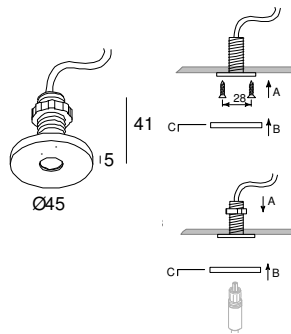

CAUTION: Care should be taken with positioning of the light fitting as it will become hot in operation.

Jackpoint Systems

Jack point – Jack system

Cut out: 16mm Ø
Recess Depth: 60mm

Finishes: Aluminium Grey
White
Black

Deltapoint Single – Jack System

Cut out: 68mm Ø
Recess Depth: 50mm

Finishes: Aluminium Grey
White

Setpoint – Jack System

Cut out: 105mm Ø
Recess Depth: 75mm

Finish: Prime

Flatpoint – Jack System

Cut out: 16mm Ø
Recess Depth: 60mm

Finish: Aluminium

Carreepoint – Jack system

Cut out: 16mm Ø
Recess Depth: 60mm

Finishes: Aluminium Grey
White

Daxpoint – Jack System

Cut out: 58mm Ø
Recess Depth: 45mm

Finishes: Aluminium Grey
White
Black

Jackpoint and M10 Systems

Sax I – Jack System

Finishes: Aluminium Grey
White

Delta Clip – M10 System

Finishes: Aluminium Grey
White
Black

Delta Fix – M10 System

Finishes: Aluminium Grey
White
Black

Cut out: 18mm Ø

DaxClip – M10 System