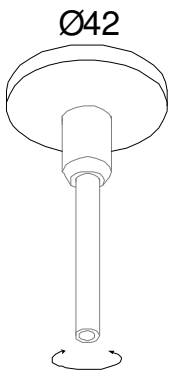

Deltapoint Single – Jack System

Cut out: 68mm Ø
Recess Depth: 50mm

Finishes: Aluminium Grey
White

Setpoint – Jack System

Cut out: 105mm Ø
Recess Depth: 75mm

Finish: Prime

Flatpoint – Jack System

Cut out: 16mm Ø
Recess Depth: 60mm

Finish: Aluminium

Carreepoint – Jack system

Cut out: 16mm Ø
Recess Depth: 60mm

Finishes: Aluminium Grey
White

Daxpoint – Jack System

Cut out: 58mm Ø
Recess Depth: 45mm

Finishes: Aluminium Grey
White
Black

Jackpoint and M10 Systems

Sax I – Jack System

Finishes: Aluminium Grey
White

Delta Clip – M10 System

Finishes: Aluminium Grey
White
Black

Delta Fix – M10 System

Finishes: Aluminium Grey
White
Black

Cut out: 18mm Ø

DaxClip – M10 System

Cut out: 58mm Ø
Recess Depth: 45mm

Finishes: Aluminium Grey
White
Black

Integral Transformer Options:

Forum 1

Fitting fixing: Jack
35-75w
Finishes: White or Aluminium Grey

Forum 2

Fitting fixing: Jack
2 x 20 - 50w
Finishes: White or Aluminium Grey