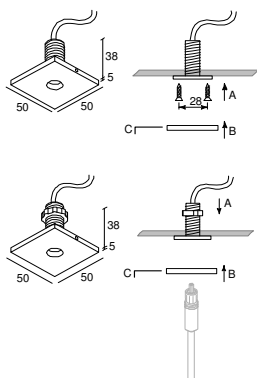

CAUTION: Care should be taken with positioning of the light fitting as it will become hot in operation.

Jackpoint Systems

Jack point – Jack system

Cut out: 16mm Ø
Recess Depth: 60mm

Finishes: Aluminium Grey
White
Black

Deltapoint Single – Jack System

Cut out: 68mm Ø
Recess Depth: 50mm

Finishes: Aluminium Grey
White

Setpoint – Jack System

Cut out: 105mm Ø
Recess Depth: 75mm

Finish: Prime

Flatpoint – Jack System

Cut out: 16mm Ø
Recess Depth: 60mm

Finish: Aluminium

Carreepoint – Jack system

Cut out: 16mm Ø
Recess Depth: 60mm

Finishes: Aluminium Grey
White

Daxpoint – Jack System

Cut out: 58mm Ø
Recess Depth: 45mm

Finishes: Aluminium Grey
White
Black

Jackpoint and M10 Systems

Sax I – Jack System

Finishes: Aluminium Grey
White

Delta Clip – M10 System

Finishes: Aluminium Grey
White
Black

Delta Fix – M10 System

Finishes: Aluminium Grey
White
Black

Cut out: 18mm Ø

DaxClip – M10 System