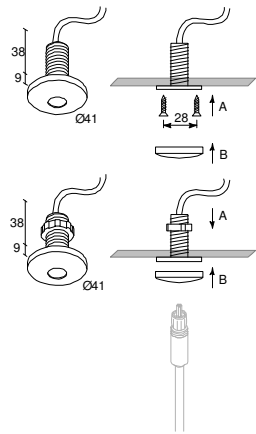

Aluminium

Accessories:

Front glass + clip

Colour filter + clip

Lens + clip

Dimensions:

Please note that these drawings are not to scale

LAMP AND TRANSFORMER NOT INCLUDED.

CAUTION: Care should be taken with positioning of the light fitting as it will become hot in operation.

Jackpoint Systems

Jack point – Jack system

Cut out: 16mm Ø
Recess Depth: 60mm

Finishes: Aluminium Grey
White
Black

Deltapoint Single – Jack System

Cut out: 68mm Ø
Recess Depth: 50mm

Finishes: Aluminium Grey
White

Setpoint – Jack System

Cut out: 105mm Ø
Recess Depth: 75mm

Finish: Prime

Flatpoint – Jack System

Cut out: 16mm Ø
Recess Depth: 60mm

Cut out: 58mm Ø
Recess Depth: 45mm

Finishes: Aluminium Grey
White
Black

Integral Transformer Options:

Forum 1

Fitting fixing: Jack
35-75w
Finishes: White or Aluminium Grey

Forum 2

Fitting fixing: Jack
2 x 20 - 50w
Finishes: White or Aluminium Grey