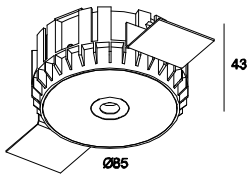

CAUTION: Care should be taken with positioning of the light fitting as it will become hot in operation.

Jackpoint Systems

Jack point – Jack system

Cut out: 16mm Ø
Recess Depth: 60mm

Finishes: Aluminium Grey
White
Black

Deltapoint Single – Jack System

Cut out: 68mm Ø
Recess Depth: 50mm

Finishes: Aluminium Grey
White

Setpoint – Jack System

Cut out: 105mm Ø
Recess Depth: 75mm

Finish: Prime

Flatpoint – Jack System

Cut out: 16mm Ø
Recess Depth: 60mm

Finish: Aluminium

Carreepoint – Jack system

Cut out: 16mm Ø
Recess Depth: 60mm

Finishes: Aluminium Grey
White

Daxpoint – Jack System

Cut out: 58mm Ø
Recess Depth: 45mm

Finishes: Aluminium Grey
White
Black

Jackpoint and M10 Systems

Cut out: 58mm Ø
Recess Depth: 45mm

Finishes: Aluminium Grey
White
Black

Integral Transformer Options:

Forum 1

Fitting fixing: Jack
35-75w
Finishes: White or Aluminium Grey

Forum 2

Fitting fixing: Jack
2 x 20 - 50w
Finishes: White or Aluminium Grey