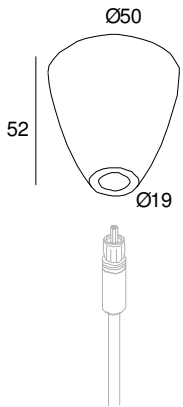

Deltapoint Single – Jack System

Cut out: 68mm Ø
Recess Depth: 50mm

Finishes: Aluminium Grey
White

Setpoint – Jack System

Cut out: 105mm Ø
Recess Depth: 75mm

Finish: Prime

Flatpoint – Jack System

Cut out: 16mm Ø
Recess Depth: 60mm

Finish: Aluminium

Carreepoint – Jack system

Cut out: 16mm Ø
Recess Depth: 60mm

Finishes: Aluminium Grey
White

Daxpoint – Jack System

Cut out: 58mm Ø
Recess Depth: 45mm

Finishes: Aluminium Grey
White
Black

Jackpoint and M10 Systems

Sax I – Jack System

Finishes: Aluminium Grey
White

Delta Clip – M10 System

Finishes: Aluminium Grey
White
Black

Delta Fix – M10 System

Finishes: Aluminium Grey
White
Black

Cut out: 18mm Ø

DaxClip – M10 System

Cut out: 58mm Ø
Recess Depth: 45mm

Finishes: Aluminium Grey
White
Black

Integral Transformer Options:

Forum 1

Fitting fixing: Jack
35-75w
Finishes: White or Aluminium Grey

Forum 2

Fitting fixing: Jack
2 x 20 - 50w
Finishes: White or Aluminium Grey