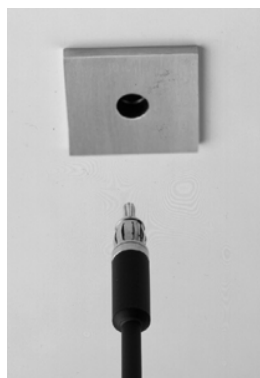

QUAD III

General Information:

An adjustable surface mounted spotlight for wall or ceiling mounting via a jack base. The fitting is designed to allow adjustments in all directions thanks to its arm and attachments.

Deltapoint Single – Jack System

Cut out: 68mm Ø
Recess Depth: 50mm

Finishes: Aluminium Grey
White

Setpoint – Jack System

Cut out: 105mm Ø
Recess Depth: 75mm

Finish: Prime

Flatpoint – Jack System

Cut out: 16mm Ø
Recess Depth: 60mm

Finish: Aluminium

Carreepoint – Jack system

Cut out: 16mm Ø
Recess Depth: 60mm

Finishes: Aluminium Grey
White

Daxpoint – Jack System

Cut out: 58mm Ø
Recess Depth: 45mm

Finishes: Aluminium Grey
White
Black

Jackpoint and M10 Systems

Sax I – Jack System

Finishes: Aluminium Grey
White

Delta Clip – M10 System

Finishes: Aluminium Grey
White
Black

Delta Fix – M10 System

Finishes: Aluminium Grey
White
Black

Cut out: 18mm Ø

DaxClip – M10 System