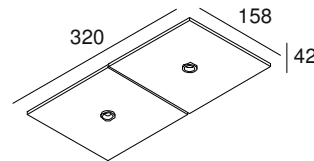

Fitting fixing: Jack
2 x 20-50w
Finishes: White or Aluminium Grey