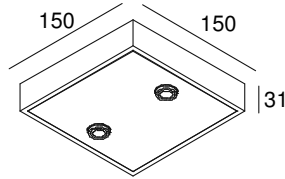

CAUTION: Care should be taken with positioning of the light fitting as it will become hot in operation.

Jackpoint Systems

Jack point – Jack system

Cut out: 16mm Ø
Recess Depth: 60mm

Finishes: Aluminium Grey
White
Black

Deltapoint Single – Jack System

Cut out: 68mm Ø
Recess Depth: 50mm

Finishes: Aluminium Grey
White

Setpoint – Jack System

Cut out: 105mm Ø
Recess Depth: 75mm

Finish: Prime

Flatpoint – Jack System

Cut out: 16mm Ø
Recess Depth: 60mm

Sax I – Jack System

Finishes: Aluminium Grey
White

Delta Clip – M10 System

Finishes: Aluminium Grey
White
Black

Delta Fix – M10 System

Finishes: Aluminium Grey
White
Black

Cut out: 18mm Ø

DaxClip – M10 System

Cut out: 58mm Ø
Recess Depth: 45mm

Finishes: Aluminium Grey
White
Black

Integral Transformer Options:

Forum 1

Fitting fixing: Jack
35-75w
Finishes: White or Aluminium Grey

Forum 2

Fitting fixing: Jack
2 x 20 - 50w
Finishes: White or Aluminium Grey