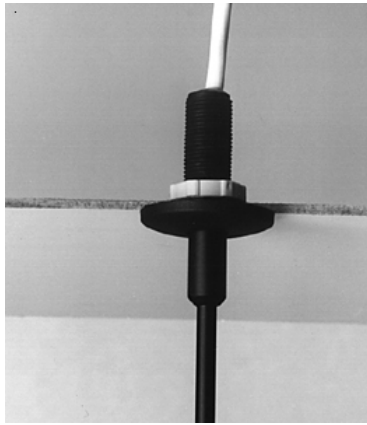

QUAD III

General Information:

An adjustable surface mounted spotlight for wall or ceiling mounting via a jack base. The fitting is designed to allow adjustments in all directions thanks to its arm and attachments.

Aluminium

Accessories:

Front glass + clip

Colour filter + clip

Lens + clip

Dimensions:

Please note that these drawings are not to scale

LAMP AND TRANSFORMER NOT INCLUDED.

CAUTION: Care should be taken with positioning of the light fitting as it will become hot in operation.

Jackpoint Systems

Jack point – Jack system

Cut out: 16mm Ø
Recess Depth: 60mm

Finishes: Aluminium Grey
White
Black

Deltapoint Single – Jack System

Cut out: 68mm Ø
Recess Depth: 50mm

Finishes: Aluminium Grey
White

Setpoint – Jack System

Cut out: 105mm Ø
Recess Depth: 75mm

Finish: Prime

Flatpoint – Jack System

Cut out: 16mm Ø
Recess Depth: 60mm