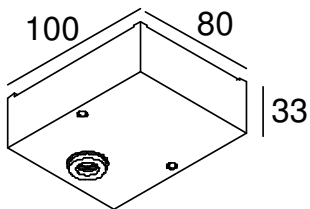

Cut out: 58mm Ø
Recess Depth: 45mm

Finishes: Aluminium Grey
White
Black

Integral Transformer Options:

Forum 1

Fitting fixing: Jack
35-75w
Finishes: White or Aluminium Grey

Forum 2

Fitting fixing: Jack
2 x 20 - 50w
Finishes: White or Aluminium Grey

Sunset 1

Fitting fixing: Jack
20-50w
Finishes: White or Aluminium Grey

Sunset 2

Fitting fixing: Jack
2 x 20-50w
Finishes: White or Aluminium Grey

Target 1

Fitting fixing: Jack
20-50w
Finishes: White or Aluminium