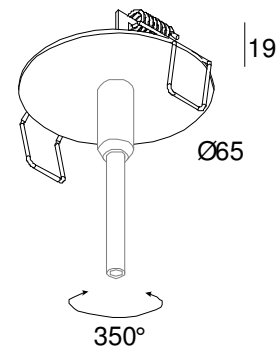

Deltapoint Single – Jack System

Cut out: 68mm Ø
Recess Depth: 50mm

Finishes: Aluminium Grey
White

Setpoint – Jack System

Cut out: 105mm Ø
Recess Depth: 75mm

Finish: Prime

Flatpoint – Jack System

Cut out: 16mm Ø
Recess Depth: 60mm

Finish: Aluminium

Carreepoint – Jack system

Cut out: 16mm Ø
Recess Depth: 60mm

Finishes: Aluminium Grey
White

Daxpoint – Jack System

Cut out: 58mm Ø
Recess Depth: 45mm

Finishes: Aluminium Grey
White
Black

Jackpoint and M10 Systems

Sax I – Jack System

Finishes: Aluminium Grey
White

Delta Clip – M10 System

Finishes: Aluminium Grey
White
Black

Delta Fix – M10 System

Finishes: Aluminium Grey
White
Black

Cut out: 18mm Ø

DaxClip – M10 System

Cut out: 58mm Ø
Recess Depth: 45mm

Finishes: Aluminium Grey
White
Black

Integral Transformer Options:

Forum 1

Fitting fixing: Jack
35-75w
Finishes: White or Aluminium Grey

Forum 2

Fitting fixing: Jack
2 x 20 - 50w
Finishes: White or Aluminium Grey