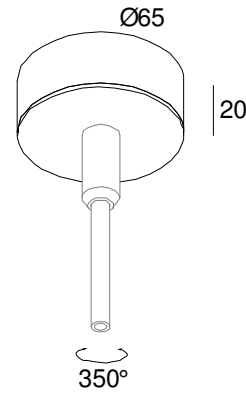

Deltapoint Single – Jack System

Cut out: 68mm Ø
Recess Depth: 50mm

Finishes: Aluminium Grey
White

Setpoint – Jack System

Cut out: 105mm Ø
Recess Depth: 75mm

Finish: Prime

Flatpoint – Jack System

Cut out: 16mm Ø
Recess Depth: 60mm

Finish: Aluminium

Carreepoint – Jack system

Cut out: 16mm Ø
Recess Depth: 60mm

Finishes: Aluminium Grey
White

Daxpoint – Jack System

Cut out: 58mm Ø
Recess Depth: 45mm

Finishes: Aluminium Grey
White
Black

Jackpoint and M10 Systems

Sax I – Jack System

Finishes: Aluminium Grey
White

Delta Clip – M10 System

Finishes: Aluminium Grey
White
Black

Delta Fix – M10 System

Finishes: Aluminium Grey
White
Black

Cut out: 18mm Ø

DaxClip – M10 System

Cut out: 58mm Ø
Recess Depth: 45mm

Finishes: Aluminium Grey
White
Black

Integral Transformer Options:

Forum 1

Fitting fixing: Jack
35-75w
Finishes: White or Aluminium Grey

Forum 2

Fitting fixing: Jack
2 x 20 - 50w
Finishes: White or Aluminium Grey