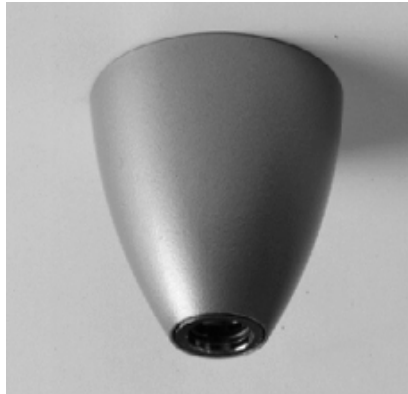

QUAD III

General Information:

An adjustable surface mounted spotlight for wall or ceiling mounting via a jack base. The fitting is designed to allow adjustments in all directions thanks to its arm and attachments.

Deltapoint Single – Jack System

Cut out: 68mm Ø
Recess Depth: 50mm

Finishes: Aluminium Grey
White

Setpoint – Jack System

Cut out: 105mm Ø
Recess Depth: 75mm

Finish: Prime

Flatpoint – Jack System

Cut out: 16mm Ø
Recess Depth: 60mm

Finish: Aluminium

Carreepoint – Jack system

Cut out: 16mm Ø
Recess Depth: 60mm

Finishes: Aluminium Grey
White

Daxpoint – Jack System

Cut out: 58mm Ø
Recess Depth: 45mm

Finishes: Aluminium Grey
White
Black

Jackpoint and M10 Systems

Sax I – Jack System

Finishes: Aluminium Grey
White

Delta Clip – M10 System

Finishes: Aluminium Grey
White
Black

Delta Fix – M10 System

Finishes: Aluminium Grey
White
Black

Cut out: 18mm Ø

DaxClip – M10 System