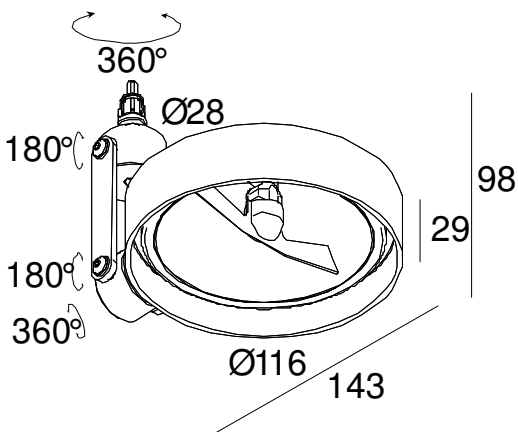

Dimensions:

Please note that these drawings are not to scale

LAMP AND TRANSFORMER NOT INCLUDED.

CAUTION: Care should be taken with positioning of the light fitting as it will become hot in operation.