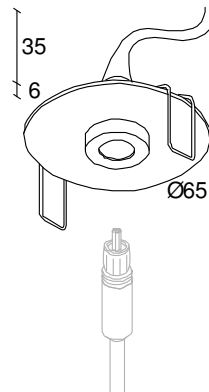

Deltapoint Single – Jack System

Cut out: 68mm Ø
Recess Depth: 50mm

Finishes: Aluminium Grey
White

Setpoint – Jack System

Cut out: 105mm Ø
Recess Depth: 75mm

Finish: Prime

Flatpoint – Jack System

Cut out: 16mm Ø
Recess Depth: 60mm

Finish: Aluminium

Carreepoint – Jack system

Cut out: 16mm Ø
Recess Depth: 60mm

Finishes: Aluminium Grey
White

Daxpoint – Jack System

Cut out: 58mm Ø
Recess Depth: 45mm

Finishes: Aluminium Grey
White
Black

Jackpoint and M10 Systems

Sax I – Jack System

Finishes: Aluminium Grey
White

Delta Clip – M10 System

Finishes: Aluminium Grey
White
Black

Delta Fix – M10 System

Finishes: Aluminium Grey
White
Black

Cut out: 18mm Ø

DaxClip – M10 System

Cut out: 58mm Ø
Recess Depth: 45mm

Finishes: Aluminium Grey
White
Black

Integral Transformer Options:

Forum 1

Fitting fixing: Jack
35-75w
Finishes: White or Aluminium Grey

Forum 2

Fitting fixing: Jack
2 x 20 - 50w
Finishes: White or Aluminium Grey