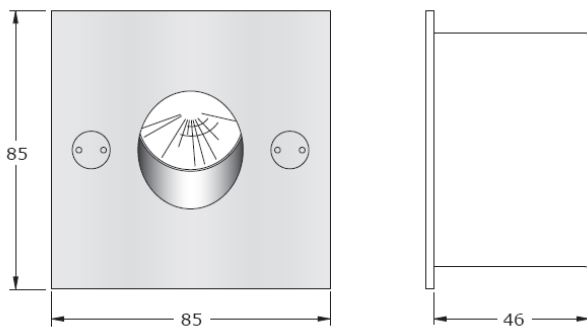

QUADRILATERAL II LED

General Information:

Recessed low level interior LED wall light.

Lamp held at a fixed 30 degree angle within an anti-glare baffle for visual comfort and minimal glare. Supplied with special pignose key.

Designed to fit a standard single gang back box, 46mm minimum depth (not supplied).

Lamp:

12v, 1w 3200k LED

Finishes:

Polished Chrome

Satin Chrome

Polished Nickel

Polished Brass

Cut out: to fit in standard single gang back box (68x68)

Please note that these drawings are not to scale

TRANSFORMER NOT INCLUDED.

CAUTION: Care should be taken with positioning of the light fitting as it will become hot in operation.