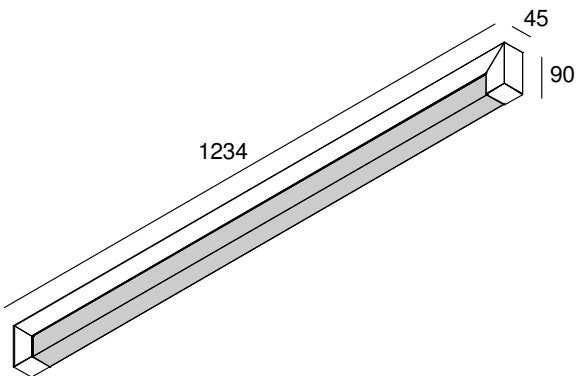

RANDOM 154

General Information:

A surface mounted profile luminaire suitable for all interior applications and consists of a C-shaped aluminium body.

The ballast sits within the body of the fitting.

Lamp:

230v, 54w G5 Fluorescent (T5)

Finish:

Aluminium anodised

Dimensions:

Please note that these drawings are not to scale

LAMP NOT INCLUDED.

CAUTION: Care should be taken with positioning of the light fitting as it will become hot in operation.