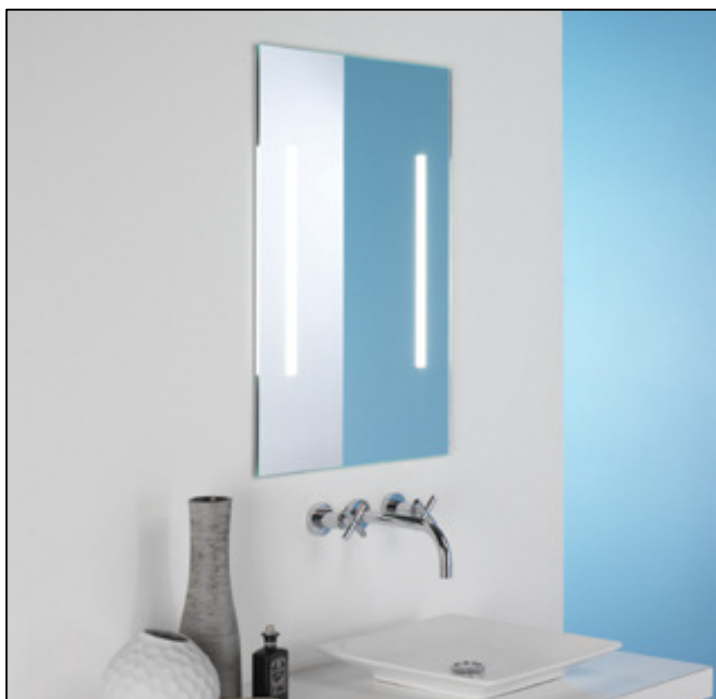

RECESS

General Information:

An illuminated mirror incorporating two opaque glass diffusers in vertical slots. The body of the mirror is designed to be recessed into the wall so the mirror does not protrude from the wall.

Suitable for use in bathroom zone 2.

Lamp:

230v, 2 x 14w G5 Fluorescent (T5)

Dimensions:

Recessed dimension

Surface mounted dimension

Please note that these drawings are not to scale

LAMP NOT INCLUDED.