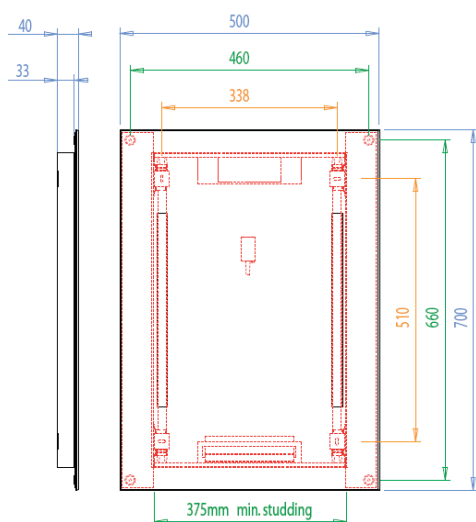

RECESS

General Information:

An illuminated mirror incorporating two opaque glass diffusers in vertical slots. The body of the mirror is designed to be recessed into the wall so the mirror does not protrude from the wall.

Suitable for use in bathroom zone 2.

Lamp:

230v, 2 x 14w G5 Fluorescent (T5)

Dimensions:

Recessed dimension

Surface mounted dimension

Please note that these drawings are not to scale

LAMP NOT INCLUDED.