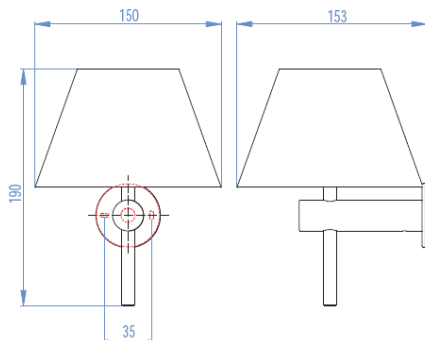

General Information:

A modern glass fitting with an opaque glass lamp shade to diffuse the light.

Suitable for use in bathroom zone 2.

Lamp:

230v, 40w G9 Capsule

Finish:

Stainless steel

Accessories:

Mirror adaptor kit

Local switch (pull cord)

Dimensions:

Mirror adaptor kit
(optional)

Please note that these drawings are not to scale

LAMP NOT INCLUDED

CAUTION: Care should be taken with positioning of the light fitting as it will become hot in operation.