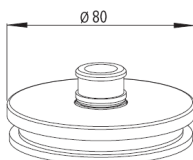

Mirror adaptor kit

Local switch (pull cord)

Dimensions:

Mirror adaptor kit
(optional)

Please note that these drawings are not to scale

LAMP NOT INCLUDED

CAUTION: Care should be taken with positioning of the light fitting as it will become hot in operation.