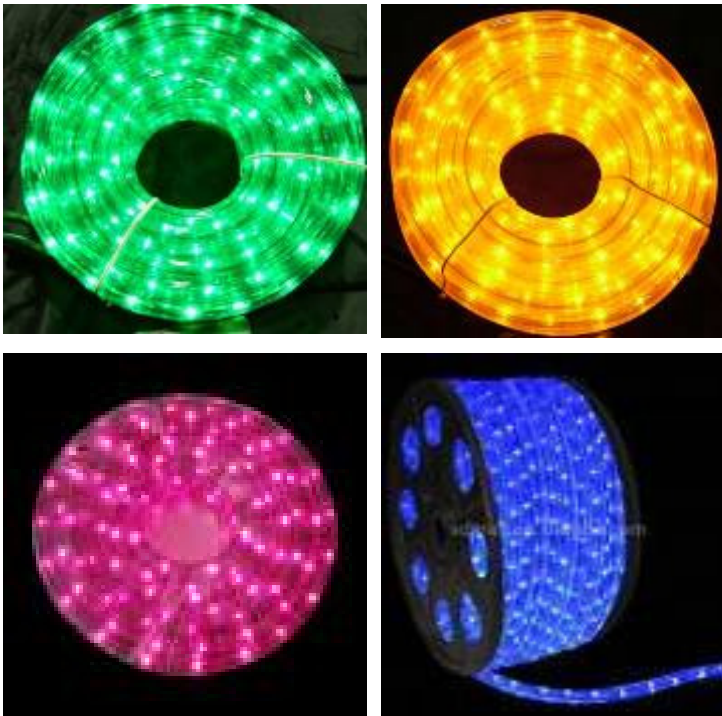

## General Information:

The rope light that emits a brilliant, shining light, available in several colours and comes with the option of either LED or low voltage.

Low heat emission and power consumption, long lamp life.

The rope light is ready to connect via a purpose made cable with integral transformer/rectifier.

The rope is made of segments of 1500mm each.

IP44 rating suitable for outdoor applications if required.

## LED Colour Options:

Warm white

Cold white

Blue

Red

Green

Orange

### Specification for Red and Orange:

|                      |       |
|----------------------|-------|
| Rope Diameter        | 13 mm |
| Max length:          | 90 m  |
| Section length / cut | 2 m   |
| Lamps per segment    | 72    |
| Watt per segment     | 6.4W  |