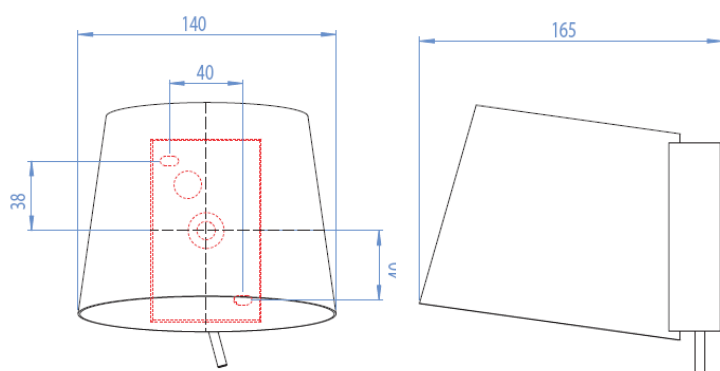

General Information:

A neat wall light with polished nickel back plate and integral switch.

Lamp:

230v, 60w E14 Golf Ball

Finish:

Polished Nickel with white shade

Dimensions:

Please note that these drawings are not to scale