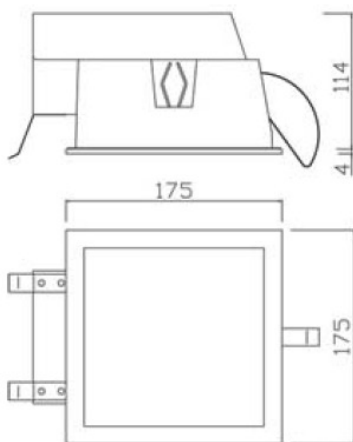

## Dimensions:

Cut out: 163 x 163mm

Please note that these drawings are not to scale

**LAMP NOT INCLUDED.**

**CAUTION:** Care should be taken with positioning of the light fitting as it will become hot in operation.