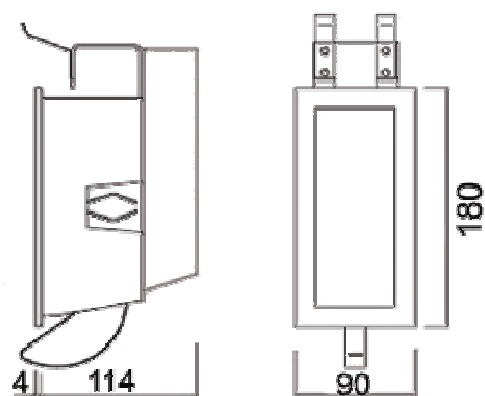

Silver

White

Black

Dimensions:

Cut out: 165mm x 75mm

Please note that these drawings are not to scale

LAMP NOT INCLUDED.

CAUTION: Care should be taken with positioning of the light fitting as it will become hot in operation.