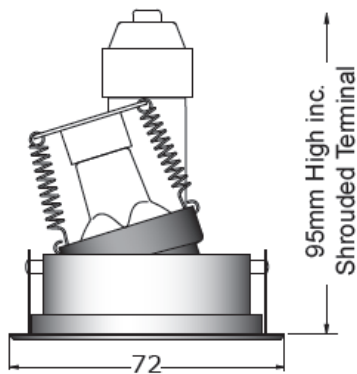

## General Information:

Directional recessed LED downlight. Ideal for 'wet areas' such as showers, bathrooms and external canopies with a sealed clear glass borosilicate lens.

Magnetic lamp retention for easy re-lamping. Suitable for use in bathroom zones 1 and 2.

## Dimensions:

Cut out: 65mm Ø

Allow a minimum ceiling void of 120mm and surrounding materials must be removed by 100mm to allow for air circulation.

Please note that these drawings are not to scale

**TRANSFORMER NOT INCLUDED.**