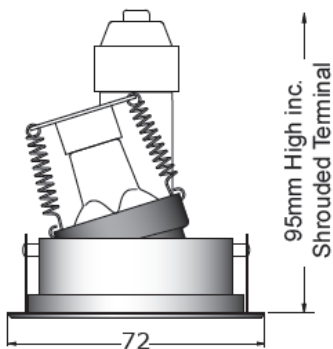

SHOWERBEAM A

General Information:

Directional recessed downlight. Ideal for 'wet areas' such as showers, bathrooms and external canopies with a sealed clear glass borosilicate lens.

Magnetic lamp retention for easy re-lamping. Suitable for use in bathroom zones 1 and 2.

Lamp:

12v, 20-35w GU4 Dichroic

Finishes:

Polished Chrome	<input type="checkbox"/>	Matt White	<input type="checkbox"/>
Satin Chrome	<input type="checkbox"/>	Black Eggshell	<input type="checkbox"/>
Polished Nickel	<input type="checkbox"/>	Polished Brass	<input type="checkbox"/>
Bronze	<input type="checkbox"/>	Paint to spec.	<input type="checkbox"/>
Silver Metallic	<input type="checkbox"/>		

Accessories:

Transformer

Dimensions:

Cut out: 65mm Ø

Allow a minimum ceiling void of 120mm and surrounding materials must be removed by 100mm to allow for air circulation.

Please note that these drawings are not to scale