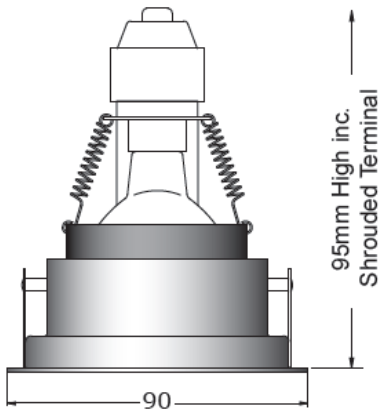

SHOWERBEAM B LED

General Information:

Directional recessed LED downlight. Ideal for 'wet areas' such as showers, bathrooms and external canopies with a sealed clear glass borosilicate lens.

Magnetic lamp retention for easy re-lamping. Suitable for use in bathroom zones 1 and 2.

Lamp Options:

12v, 5w 3200k LED

Finishes:

Polished Chrome
 Satin Chrome
 Polished Nickel
 Bronze
 Silver Metallic

Matt White
 Black Eggshell
 Polished Brass
 Paint to spec.

Accessories:

LED Transformer

Dimensions:

Cut out: 80mm Ø

Allow a minimum ceiling void of 120mm and surrounding materials must be removed by 100mm to allow for air circulation.

Please note that these drawings are not to scale

TRANSFORMER NOT INCLUDED.

CAUTION: Care should be taken with positioning of the light fitting as it will become hot in operation.