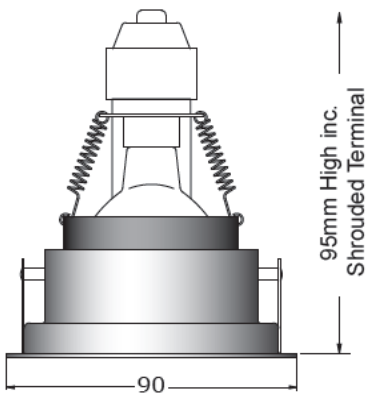

SHOWERBEAM B

General Information:

Directional recessed LED downlight. Ideal for 'wet areas' such as showers, bathrooms and external canopies with a sealed clear glass borosilicate lens.

Magnetic lamp retention for easy re-lamping. Suitable for use in bathroom zone 1 and 2.

Accessories:

Transformer

Dimensions:

Cut out: 80mm Ø

Allow a minimum ceiling void of 120mm and surrounding materials must be removed by 100mm to allow for air circulation.

Please note that these drawings are not to scale