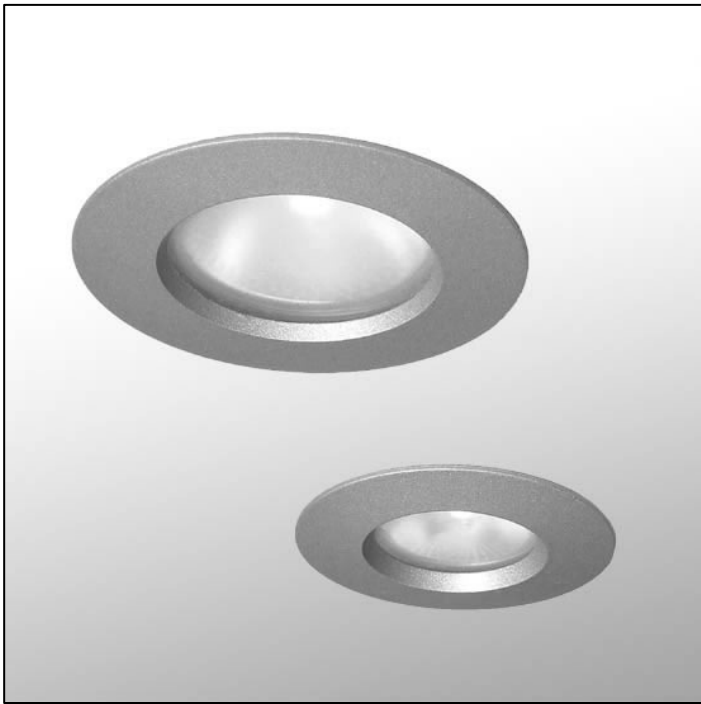

SHOWERLIGHT A LED

12v	1w	LED	IP 54	Class III	Ⓢ -- Ⓢ 0.5 m
-----	----	-----	-----------------	--------------	-----------------

Dimensions:

Cut out: 50mm Ø

Allow a minimum ceiling void of 120mm and surrounding materials must be removed by 100mm to allow for air circulation.

Please note that these drawings are not to scale

TRANSFORMER NOT INCLUDED.

CAUTION: Care should be taken with positioning of the light fitting as it will become hot in operation.

General Information:

A fixed recessed LED downlight ideal for 'wet areas' such as bathrooms, showers and external canopies.

Suitable for use in bathroom zones 1 and 2.

Lamp:

12v, 1w 3200k LED

Glass Options:

Sandblasted glass (Standard)
 Clear glass
 Coloured glass

Finishes:

Polished Chrome	<input type="checkbox"/>	Silver Metallic	<input type="checkbox"/>
Satin Chrome	<input type="checkbox"/>	Matt White	<input type="checkbox"/>
Polished Nickel	<input type="checkbox"/>	Black Eggshell	<input type="checkbox"/>
Polished Brass	<input type="checkbox"/>	Paint to spec.	<input type="checkbox"/>
Bronze	<input type="checkbox"/>		

Accessories:

LED Transformer
 Anti-glare baffle