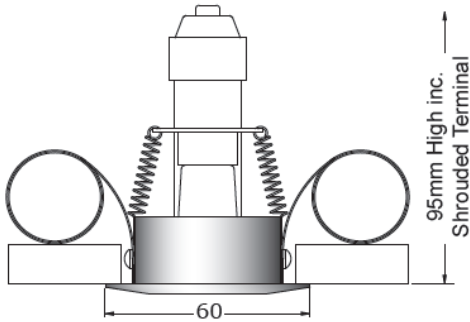

SHOWERLIGHT A LED

12v	1w	LED	IP 54	Class III	Ⓢ -- Ⓢ 0.5 m
-----	----	-----	-----------------	--------------	-----------------

Dimensions:

Cut out: 50mm Ø

Allow a minimum ceiling void of 120mm and surrounding materials must be removed by 100mm to allow for air circulation.

Please note that these drawings are not to scale

TRANSFORMER NOT INCLUDED.

CAUTION: Care should be taken with positioning of the light fitting as it will become hot in operation.

General Information:

A fixed recessed LED downlight ideal for 'wet areas' such as bathrooms, showers and external canopies.