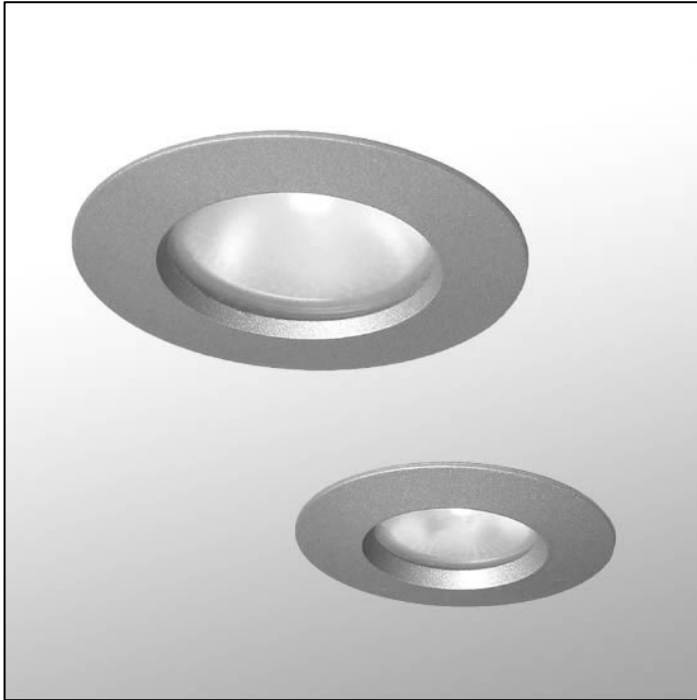

SHOWERLIGHT B LED

General Information:

A fixed recessed LED downlight ideal for 'wet areas' such as bathrooms, showers and external canopies.

Suitable for use in bathroom zones 1 and 2.

Lamp:

12v, 5w 3200k LED

Glass Options:

Sandblasted glass (Standard)

Clear glass

Coloured glass

Finishes:

Polished Chrome

Satin Chrome

Polished Nickel