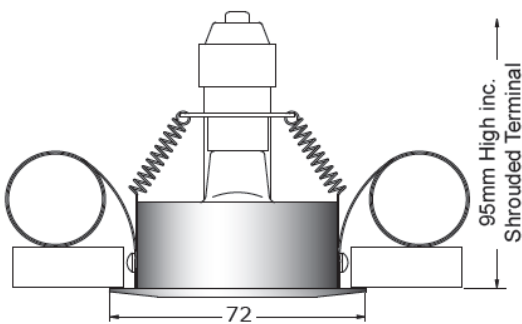

SHOWERLIGHT B LED

General Information:

A fixed recessed LED downlight ideal for 'wet areas' such as bathrooms, showers and external canopies.

Suitable for use in bathroom zones 1 and 2.

Lamp:

12v, 5w 3200k LED

Anti Glare Baffle

Dimensions:

Cut out: 65mm Ø

Allow a minimum ceiling void of 120mm and surrounding materials must be removed by 100mm to allow for air circulation.

Please note that these drawings are not to scale