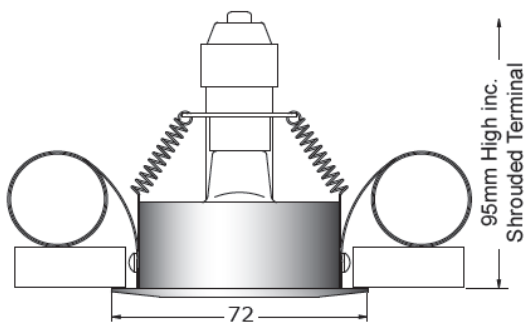

SHOWERLIGHT B

General Information:

A fixed recessed downlight ideal for 'wet areas' such as bathrooms, showers and external canopies.

Suitable for use in bathroom zones 1 and 2.

Lamp:

12v, 20-50w GU5.3 Dichroic

Anti Glare Baffle

Dimensions:

Cut out: 65mm Ø

Allow a minimum ceiling void of 120mm and surrounding materials must be removed by 100mm to allow for air circulation.

Please note that these drawings are not to scale