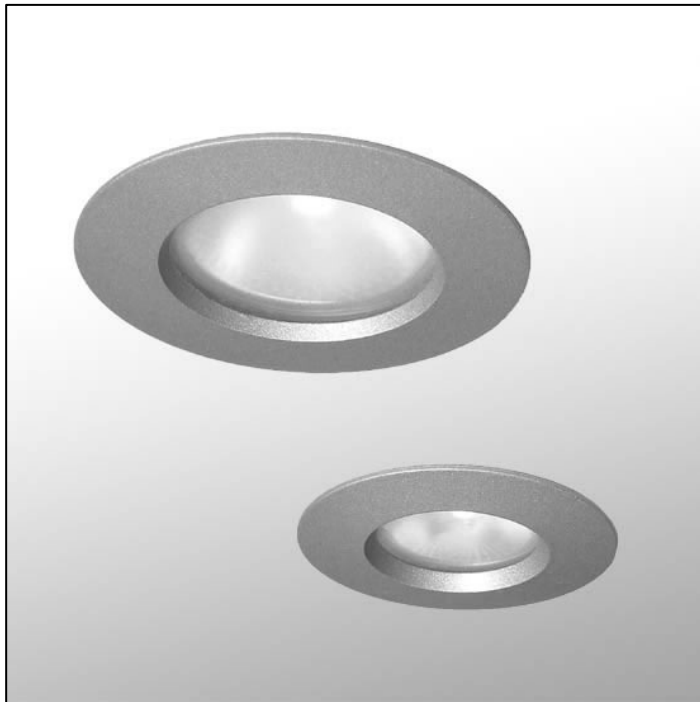

SHOWERLIGHT B

General Information:

A fixed recessed downlight ideal for 'wet areas' such as bathrooms, showers and external canopies.

Suitable for use in bathroom zones 1 and 2.

Lamp:

12v, 20-50w GU5.3 Dichroic