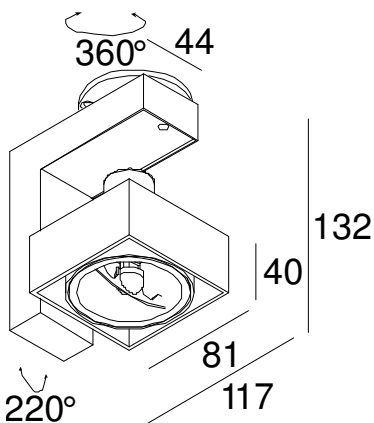

SPATIO 70 T50

General Information:

A surface mounted spotlight with L-shaped brace and square lamp holder, suitable for ceiling and wall mounting.

Both the brace and the lamp holder can rotate for maximum flexibility in adjusting the direction of the light beam to suit individual needs.

The transformer is incorporated into the body of the fitting.

Lamp:

12v, 20-50w BA15d AR70

Finishes:

Aluminium Grey
White coated

Accessories:

Colour Filter + ring
Raster louvre + ring
Flap
Coverset

Dimensions:

Please note that these drawings are not to scale

LAMP NOT INCLUDED.

CAUTION: Care should be taken with positioning of the light fitting as it will become hot in operation.