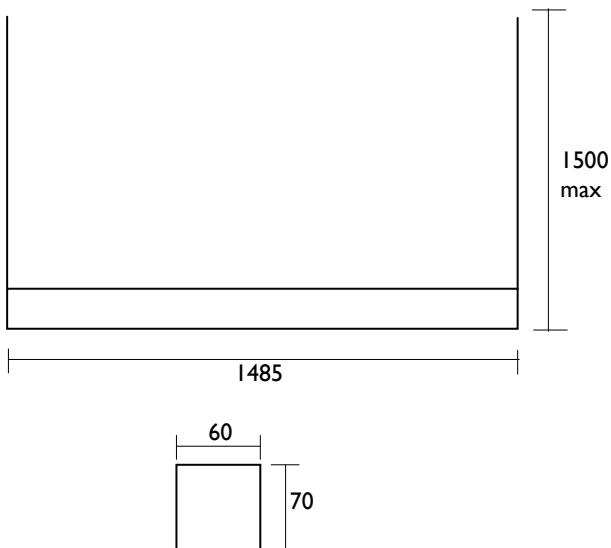

Lamp:

230v, 35w G5 Fluorescent (T5)

Finish Options:

White
Orange
Purple
Green
Blue

Dimensions:

Please note that these drawings are not to scale

LAMP NOT INCLUDED.

CAUTION: Care should be taken with positioning of the light fitting as it will become hot in operation.