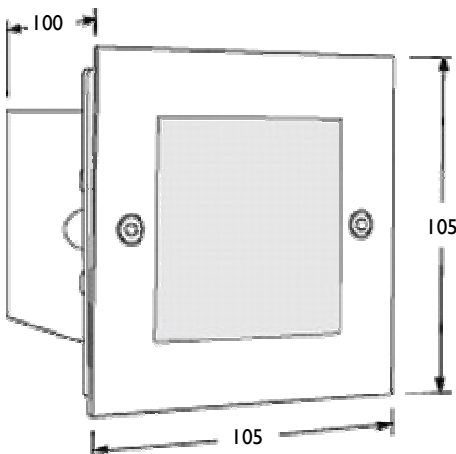

SQUARE WALL LIGHT

General Information:

An LED square recessed wall or floor light suitable for interior use and certain exterior lighting applications.

Made from stainless steel with front translucent perspex diffuser, it can be installed directly in walls or via the use of a plastic housing.

Grille

Finish:

Stainless steel

Accessories:

Plastic installation sleeve

Dimensions:

Cut out: 90mm (w) x 90mm (h) without sleeve

Cut out: 95mm (w) x 92mm (h) with sleeve

Please note that these drawings are not to scale

LAMP AND DRIVER INCLUDED.

CAUTION: Care should be taken with positioning of the light fitting as it will become hot in operation.