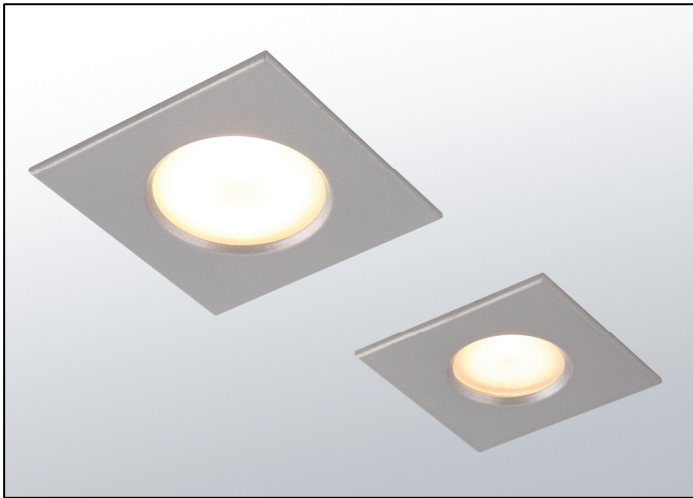

SQUARESHOWER A

General Information:

A fixed recessed square downlight ideal for 'wet areas' such as bathrooms, showers and external canopies.

Suitable for use in bathroom zones 1 and 2.

Lamp:

12v, 20-35w GU4 Dichroic

Glass Options:

Sandblasted glass (Standard)

Clear glass

Coloured glass

Finishes:

Polished Chrome

Satin Chrome

Polished Nickel