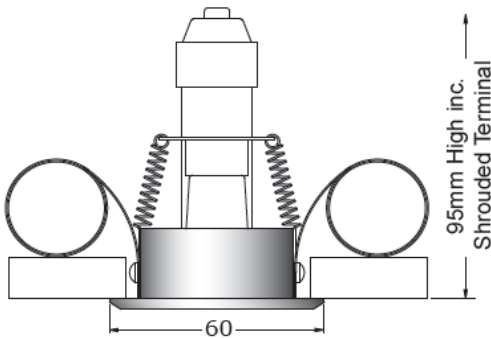

SQUARESHOWER A

General Information:

A fixed recessed square downlight ideal for 'wet areas' such as bathrooms, showers and external canopies.

Suitable for use in bathroom zones 1 and 2.

Lamp:

12v, 20-35w GU4 Dichroic

Anti Glare Baffle

Dimensions:

Cut out: 50mm Ø

Allow a minimum ceiling void of 120mm and surrounding materials must be removed by 100mm to allow for air circulation.

Please note that these drawings are not to scale