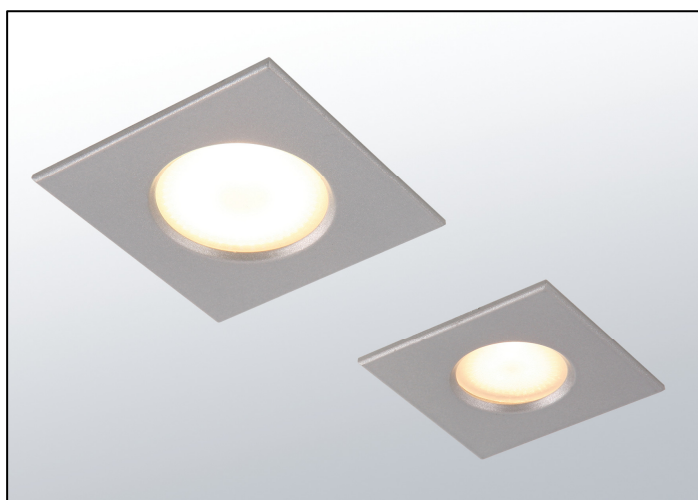

SQUARESHOWER B

General Information:

A fixed recessed square downlight ideal for 'wet areas' such as bathrooms, showers and external canopies.

Suitable for use in bathroom zones 1 and 2.

Lamp:

12v, 20-50w GU5.3 Dichroic
230v, 35-50w GU10 Dichroic
12v, 5w 3200k LED

Glass Options:

Sandblasted glass (Standard)
Clear glass
Coloured glass

Finishes:

Polished Chrome	<input type="checkbox"/>	Silver Metallic	<input type="checkbox"/>
Satin Chrome	<input type="checkbox"/>	Matt White	<input type="checkbox"/>
Polished Nickel	<input type="checkbox"/>	Black Eggshell	<input type="checkbox"/>
Polished Brass	<input type="checkbox"/>	Paint to spec.	<input type="checkbox"/>
Bronze	<input type="checkbox"/>		

Accessories:

Transformer
Anti Glare Baffle

Dimensions:

Cut out: 65mm Ø

Allow a minimum ceiling void of 120mm and surrounding materials must be removed by 100mm to allow for air circulation.

Please note that these drawings are not to scale