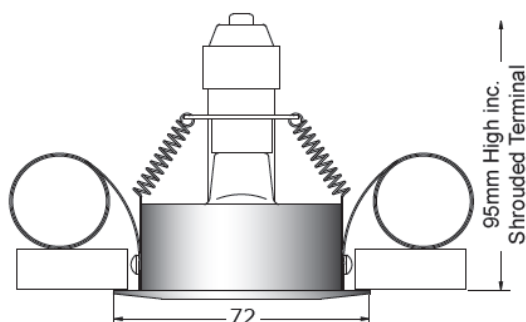

SQUARESHOWER B

General Information:

A fixed recessed square downlight ideal for 'wet areas' such as bathrooms, showers and external canopies.

Suitable for use in bathroom zones 1 and 2.

Lamp:

12v, 20-50w GU5.3 Dichroic
230v, 35-50w GU10 Dichroic
12v, 5w 3200k LED

Accessories:

Transformer
Anti Glare Baffle

Dimensions:

Cut out: 65mm Ø

Allow a minimum ceiling void of 120mm and surrounding materials must be removed by 100mm to allow for air circulation.

Please note that these drawings are not to scale