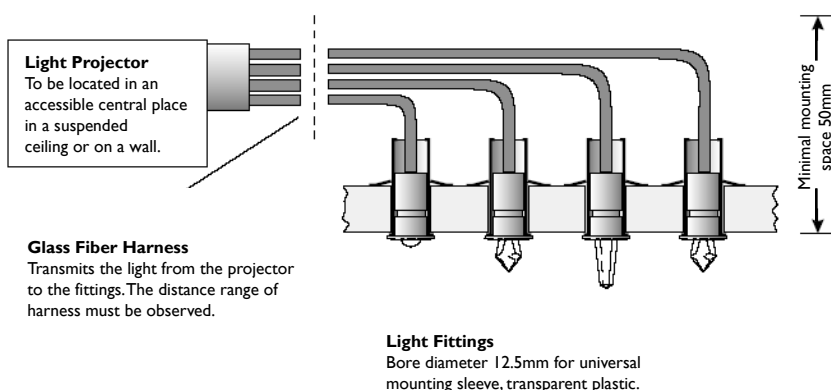

or

- 1 light projector 150 W (HIT) with electronic lamp ballast
- 1 glass fiber harness, Size 1.5 (Ø 1.5 mm),
- 150 tails (60 á 5 m, 60 á 8 m, 30 á 10 m)
- (glass fiber harness contains 2 spare tails)

Finishes:

- Crystal fittings, gold-plated
- Crystal fittings, nickel-plated
- Crystal fittings, chrome matte*
- Crystal fittings, white*

* suitable for swimmingpools, chloride vapour resistant

Technical Specification:

Please note that these drawings are not to scale.

CAUTION: Care should be taken with positioning of the light fitting as it will become hot in operation.