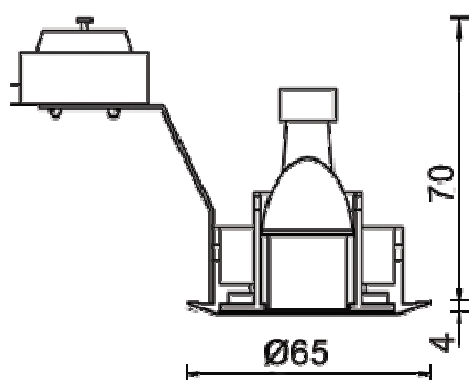

General Information:

A compact fixed downlight suitable for all interior applications. The lamp is recessed behind a baffle for minimum glare.

The fitting features a magnetic retained inner bezel for easy lamp replacement without disturbance of the ceiling.

Polished Nickel

Matt Nickel

RAL to spec.

Accessories:

Transformer

Dimensions:

Cut out: 55mm Ø

Please note that these drawings are not to scale