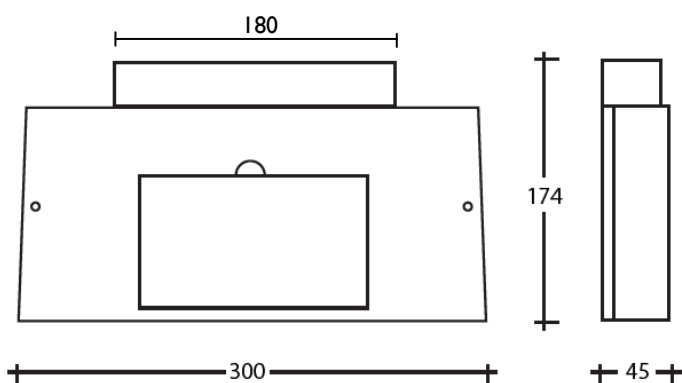

SURF WALL LIGHT

General Information:

A simple architectural wall mounted uplight, suitable for all interior applications.

Lamp Options:

230v, 300w R7s Linear Halogen

230v, 18w 2G11 Compact Fluorescent

Finishes:

Grey

White

Dimensions:

Please note that these drawings are not to scale

LAMP NOT INCLUDED.

CAUTION: Care should be taken with positioning of the light fitting as it will become hot in operation.