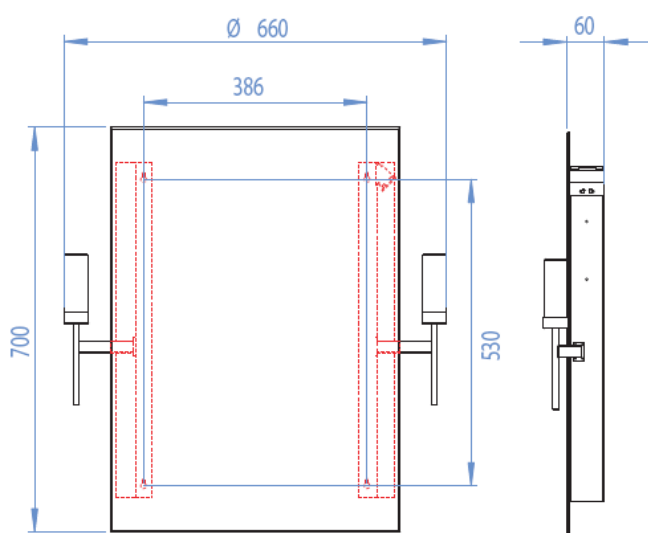

General Information:

A bathroom mirror complete with one luminaire on each side. It is supplied complete with shaver socket and pull cord switch as standard.

Suitable for use in bathroom zone 2.

Lamp:

230v, 2 x 40w G9 Capsule

Finish:

Polished Chrome

Dimensions:

Please note that these drawings are not to scale

LAMP NOT INCLUDED.

CAUTION: Care should be taken with positioning of the light fitting as it will become hot in operation.