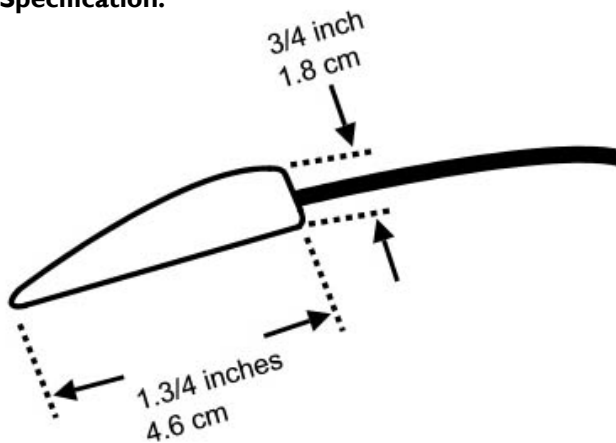

The CONTEMPORARY PICTURE LIGHT

Technical Specification:

Please note that these drawings are not to scale.

CAUTION: Care should be taken with positioning of the light fitting as it will become hot in operation.

The light can be used with the invisible wire system without the need to channel walls - simply stick the wire to the wall and decorate over. See separate installation instructions.

The light can be made to any size, or fitting. Standard painting sizes are also available:

- 50cm painting
- 100cm painting
- 200cm painting
- 300cm painting
- 400cm painting

Finishes:

- Contemporary Chrome
- Contemporary Bronze
- Contemporary Gold

Contemporary Chrome

Contemporary Bronze

Contemporary Gold