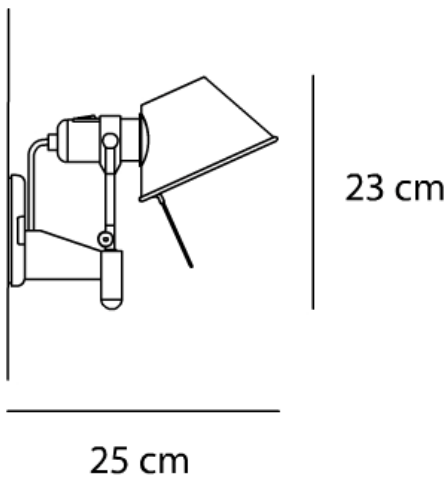

TOLOMEO FARETTO

General Information:

This modern luminaire has a wall support in polished aluminium, with a fully rotational shade in matt anodised aluminium and a direct light emission.

Switch is incorporated on lamp holder body.

Lamp:

230v, 100w E27 Halogen

Finish:

Polished Aluminium wall support
with matt anodised aluminium shade

Dimensions:

Please note that these drawings are not to scale

LAMP NOT INCLUDED.

CAUTION: Care should be taken with positioning of the light fitting as it will become hot in operation.