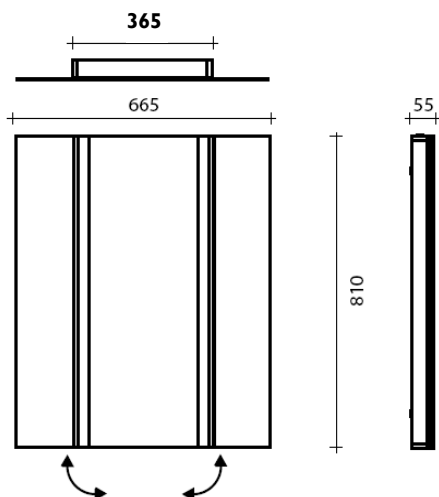

## General Information:

An elegant mirror with integral lighting. The lamps are concealed by panels of frosted glass. The mirror sides rotate for side angle viewing.

## Dimensions:

Please note that these drawings are not to scale

**LAMPS NOT INCLUDED.**

**CAUTION:** Care should be taken with positioning of the light fitting as it will become hot in operation.