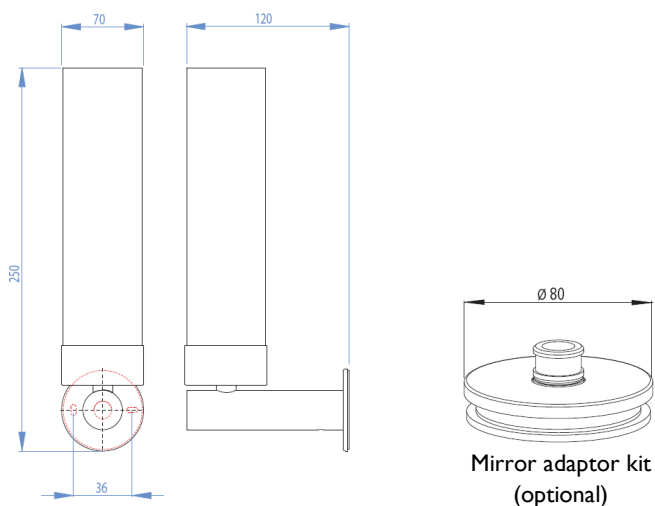

TUBE

General Information:

A modern chrome wall light with an opaque glass tube to diffuse light.

Suitable for use in bathroom zone 2.

Lamp:

230v, 40w E14 Candle

Finish:

Polished Chrome

Accessories:

Mirror adaptor kit

Local switch (pull cord)

Dimensions:

Please note that these drawings are not to scale

LAMP NOT INCLUDED.

CAUTION: Care should be taken with positioning of the light fitting as it will become hot in operation.