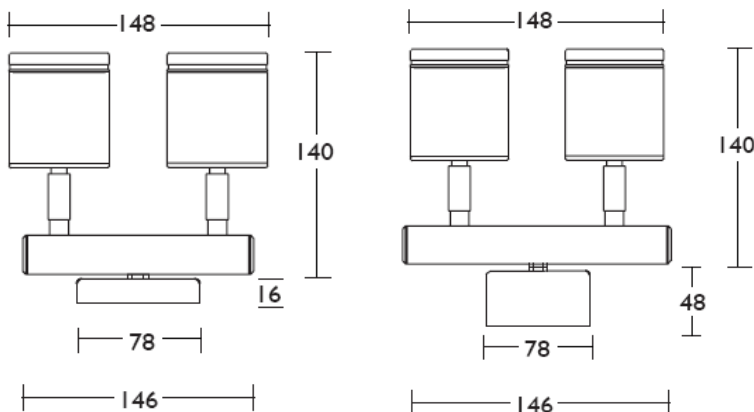

Dimensions:

Retro Version

Please note that these drawings are not to scale

LAMP AND TRANSFORMER NOT INCLUDED.

CAUTION: Care should be taken with positioning of the light fitting as it will become hot in operation.

General Information:

An exterior wall mounted spotlight with two fully adjustable head that can be aimed in entirely different directions. Each light can rotate 360 degree and 0-90 degree elevation.

Suitable for mounting on timber, masonry, stone etc. This luminaire is ideal for down lighting decks and patios.

Lamp options:

- 12v, 2 x 20-50w GU5.3 Dichroic ☐
- 12v, 2 x 20w GU5.3 Dichroic (Retro version) ☐

Transformer Options:

- Remote ☐
- Integral (Retro version) ☐

Finishes:

316 Stainless steel	☐	Olive Green	☐
Copper	☐	Black	☐
Metallic silver	☐	Bronze	☐
Grass Green	☐	White	☐

Accessories:

- Frosted lens ☐
- Glare guards ☐
- Cable Joint Kit ☐
- Honeycomb Louvre ☐
- Wall box adaptor plate ☐