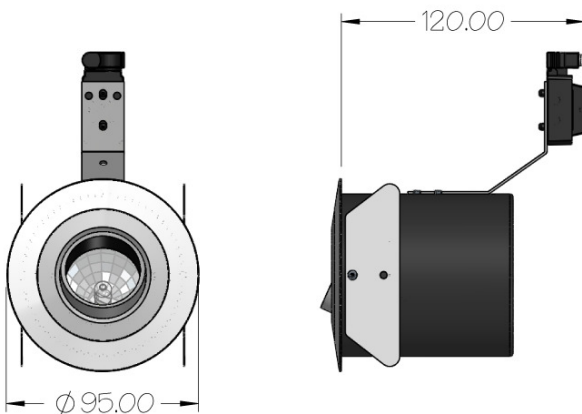

Various Lenses

Dimensions:

Cut out: 82mm Ø

Please note that these drawings are not to scale

LAMP AND TRANSFORMER NOT INCLUDED.

CAUTION: Care should be taken with positioning of the light fitting as it will become hot in operation.