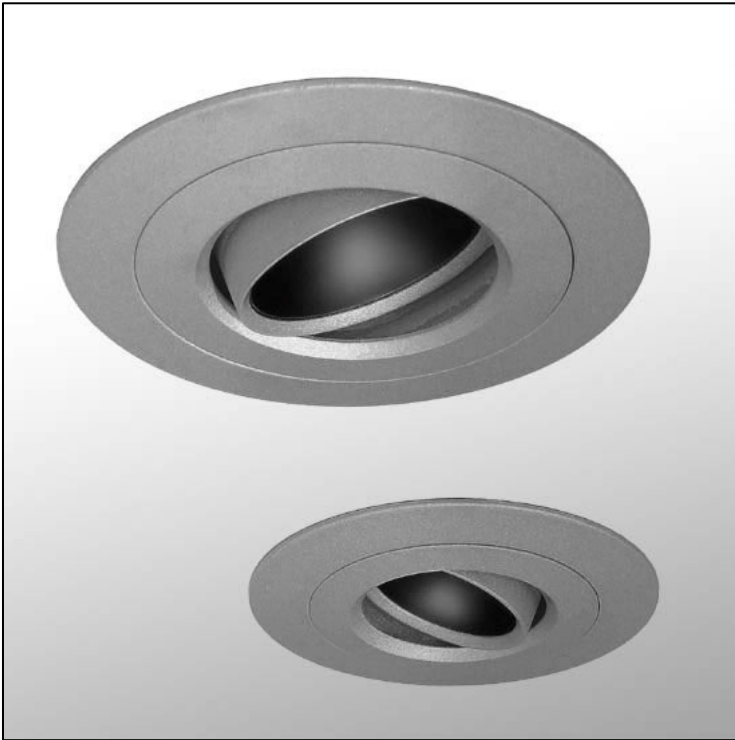

TYRELL 50 LED

General Information:

The ultimate directional LED downlight where the lamp is recessed within an anti-glare baffle for visual comfort and minimal glare.

Magnetic lamp retention for easy re-lamping. 360 degree rotation with a 30 degree tilt from vertical.

Lamp:

12v, 5w 3200k LED

Finishes:

Polished Chrome	<input type="checkbox"/>	Silver Metallic	<input type="checkbox"/>
Satin Chrome	<input type="checkbox"/>	Matt White	<input type="checkbox"/>
Polished Nickel	<input type="checkbox"/>	Black Eggshell	<input type="checkbox"/>
Polished Brass	<input type="checkbox"/>	Paint to spec.	<input type="checkbox"/>
Bronze	<input type="checkbox"/>		

Accessories:

LED Transformer
 Various Lenses

Dimensions:

Cut out: 75mm Ø

Allow a minimum ceiling void of 120mm and surrounding materials must be removed by 100mm to allow for air circulation.

Please note that these drawings are not to scale