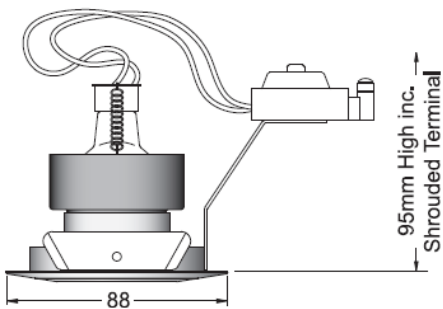

TYRELL 50 LED

General Information:

The ultimate directional LED downlight where the lamp is recessed within an anti-glare baffle for visual comfort and minimal glare.

Magnetic lamp retention for easy re-lamping. 360 degree rotation with a 30 degree tilt from vertical.

Accessories:

LED Transformer
 Various Lenses

Dimensions:

Cut out: 75mm Ø

Allow a minimum ceiling void of 120mm and surrounding materials must be removed by 100mm to allow for air circulation.

Please note that these drawings are not to scale