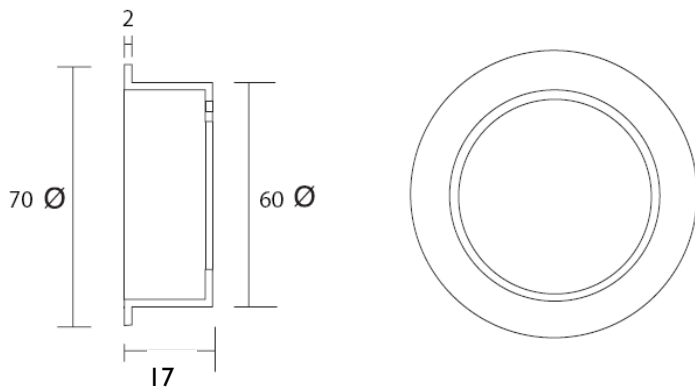

UNDERCABINET

General Information:

Suitable for mounting under or above kitchen cabinets, shelves and bookcases. Can be recessed or surface mounted.

Lamp:

12v, 5-10w G4 Capsule

Finishes:

Polished Brass
Polished Chrome
Satin Nickel
Satin Silver
White

Accessories:

Transformer

Dimensions:

Cut out: 60mm Ø

Recess depth: 17mm

Surface mounted projection: 23mm

Please note that these drawings are not to scale

LAMP AND TRANSFORMER NOT INCLUDED.

CAUTION: Care should be taken with positioning of the light fitting as it will become hot in operation.