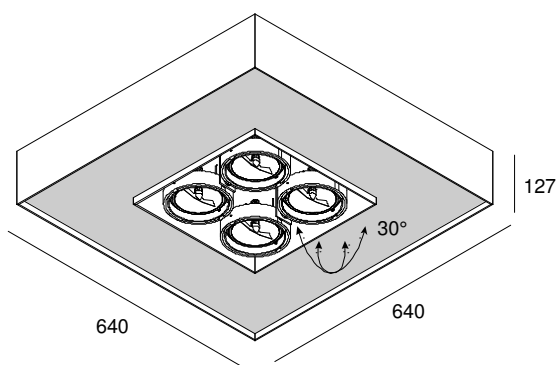

UNDERCOVER 55 | I

General Information:

A sleek surface mounted luminaire combining two different light sources. The four central spotlights utilise an AR111 lamp for a direct beam of illumination. The four concealed compact fluorescents provide excellent general illumination.

Cabling for two circuits is required. Comes with ballast and transformer

Lamps (two types required):

230v, 4 x 55w 2G11 Compact Fluorescent and
12v, 4 x 35-50w G53 AR111

Finish:

Aluminium Grey

Dimensions:

Please note that these drawings are not to scale

LAMPS NOT INCLUDED.

CAUTION: Care should be taken with positioning of the light fitting as it will become hot in operation.