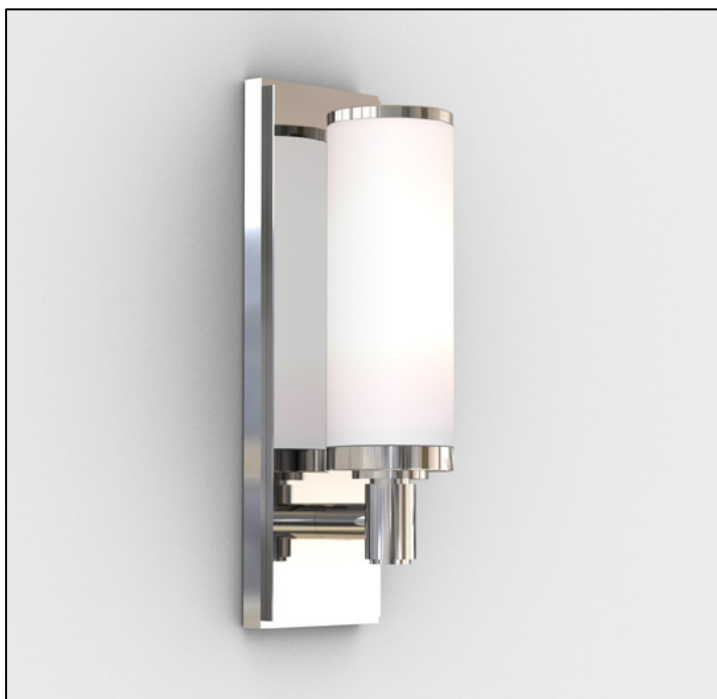

## General Information:

A bathroom wall light with a cylindrical glass diffuser.

Suitable for use in bathroom zone 2.

## Lamp:

230v, 40w E14 Candle

## Finish:

Polished Chrome