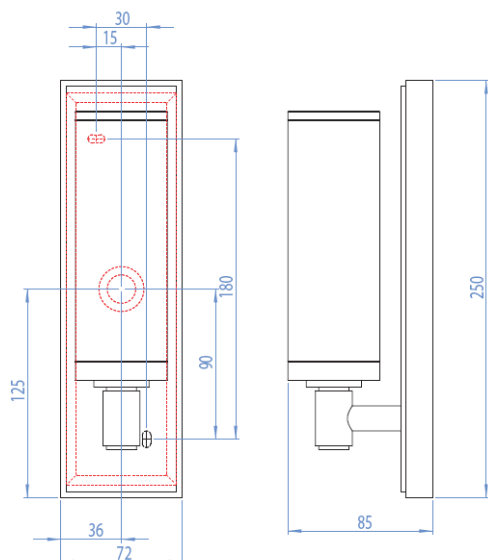

## General Information:

A bathroom wall light with a cylindrical glass diffuser.

Suitable for use in bathroom zone 2.

## Dimensions:

Please note that these drawings are not to scale

**LAMP NOT INCLUDED.**

**CAUTION:** Care should be taken with positioning of the light fitting as it will become hot in operation.