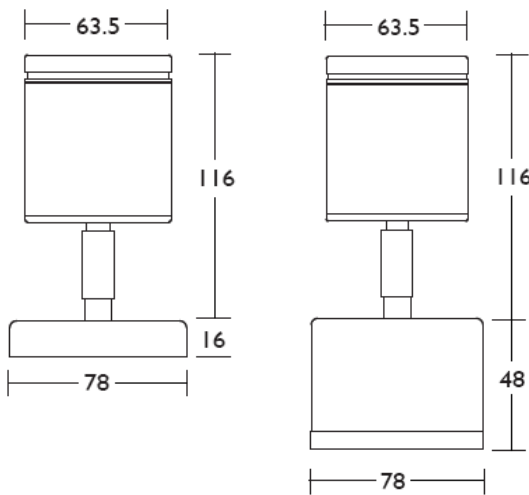

## Dimensions:

Retro Version

Please note that these drawings are not to scale

**LAMP AND TRANSFORMER NOT INCLUDED.**

**CAUTION:** Care should be taken with positioning of the light fitting as it will become hot in operation.

## General Information:

This wall mounted spot light has a fully adjustable head allowing 360 degree rotation and 0 - 90 degree elevation.

Suitable for mounting on timber, masonry, stone, etc. this luminaire is ideal for down lighting decks & patios.