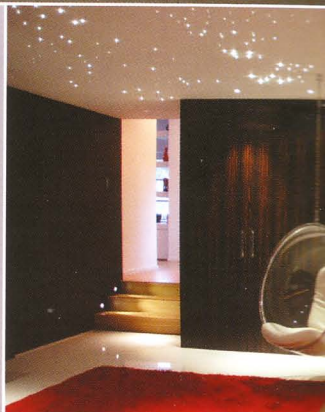

LightGraphix

Creative Lighting Solutions

St James – Lighting Design International
showcase Lighting LD30

Dorchester Hotel
– Lighting Design
International
Linear Lighting

Private Residence
– Light IQ
LED Lighting