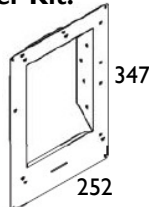

VICE VERSA S

General Information:

An architectural wall light with a curved back to reflect the light of the fluorescent lamp at the base upwards.

Ballast comes fitted within body of the fitting.

Lamp:

230v, 10w G24d-1 Compact Fluorescent

Finish:

Aluminium Grey

Accessories:

Plaster kit

Concrete box

Dimensions:

Cut out: 240x165mm
Recess Depth: 80mm

Plaster Kit:

Cut out: 270x180mm

Concrete box:

Cut out: 320x250mm
Recess Depth: 85mm

Please note that these drawings are not to scale

LAMP NOT INCLUDED.

CAUTION: Care should be taken with positioning of the light fitting as it will become hot in operation.