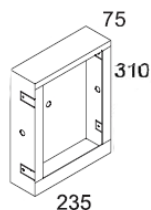

VICE VERSA S

General Information:

An architectural wall light with a curved back to reflect the light of the fluorescent lamp at the base upwards.

Ballast comes fitted within body of the fitting.

Lamp:

230v, 10w G24d-1 Compact Fluorescent

Finish:

Aluminium Grey

Accessories:

Plaster kit

Concrete box

Dimensions:

Cut out: 240x165mm
Recess Depth: 80mm

Plaster Kit:

Cut out: 270x180mm

Concrete box:

Cut out: 320x250mm
Recess Depth: 85mm

Please note that these drawings are not to scale

LAMP NOT INCLUDED.

CAUTION: Care should be taken with positioning of the light fitting as it will become hot in operation.