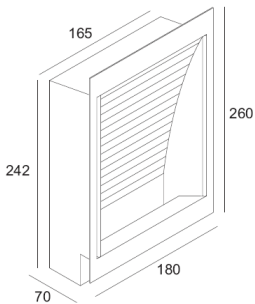

VICE VERSA S

General Information:

An architectural wall light with a curved back to reflect the light of the fluorescent lamp at the base upwards.

Ballast comes fitted within body of the fitting.

Lamp:

230v, 10w G24d-1 Compact Fluorescent

Finish:

Aluminium Grey

Accessories:

Plaster kit

Concrete box

Dimensions:

Cut out: 240x165mm
Recess Depth: 80mm

Plaster Kit:

Cut out: 270x180mm

Concrete box:

Cut out: 320x250mm
Recess Depth: 85mm

Please note that these drawings are not to scale

LAMP NOT INCLUDED.

CAUTION: Care should be taken with positioning of the light fitting as it will become hot in operation.