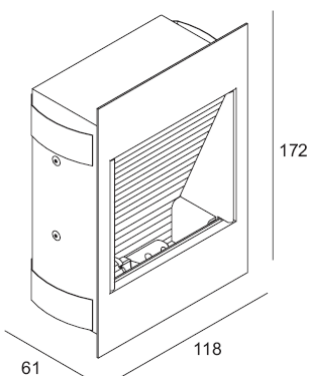

VICE VERSA XS

General Information:

An architectural wall light with an asymmetric back to reflect the light of the capsule lamp at the base of the fitting upwards.

Lamp:

230v, 25-40w G9 Capsule

Finish:

Aluminium Grey

Accessories:

Plaster kit

Concrete box

Dimensions:

Cut out: 147x107mm
Recess Depth: 70mm

Plaster Kit:

Cut out: 115x115mm

Concrete box:

Cut out: 205x145mm
Recess Depth: 95mm

Please note that these drawings are not to scale

LAMP AND TRANSFORMER NOT INCLUDED.

CAUTION: Care should be taken with positioning of the light fitting as it will become hot in operation.