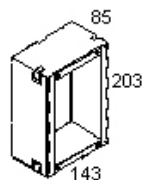

VICE VERSA XS

General Information:

An architectural wall light with an asymmetric back to reflect the light of the capsule lamp at the base of the fitting upwards.

Lamp:

230v, 25-40w G9 Capsule

Finish:

Aluminium Grey

Accessories:

Plaster kit

Concrete box

Dimensions:

Cut out: 147x107mm
Recess Depth: 70mm

Plaster Kit:

Cut out: 115x115mm

Concrete box:

Cut out: 205x145mm
Recess Depth: 95mm

Please note that these drawings are not to scale

LAMP AND TRANSFORMER NOT INCLUDED.

CAUTION: Care should be taken with positioning of the light fitting as it will become hot in operation.